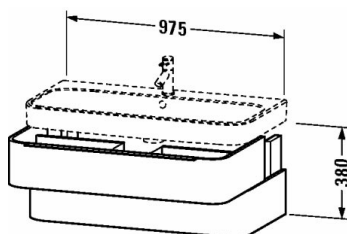

Vanity unit wall-mounted # H26366

| < 975 mm > |

| Vanity unit wall-mounted | Dimension | Weight | Order number |
|---|---------------|--------|--------------|
| 2 drawers, upper drawer including cut-out for siphon and siphon cover, for Happy D.2 # 231810 (not ground) | | | |
| Colors | | | |
| M11 Cashmere Oak M13 American Walnut (Real wood veneer) M22 White High Gloss (Decor) M52 European Oak M72 Brushed Dark Oak M75 Linen | | | |
| Variant | | | |
| | 975 x 480 mm | | H26366 |
| Infobox | | | |
| Space saving siphon # 005076 is recommended, framed recess = 13 mm, Interior modules can not be retrofitted and are factory installed., Required specification for ordering:, - interior system yes / no, - walnut 77 or maple 78 | | | |
| Accessory | | | |
| Additional modules Interior system in solid wood, for cabinet widths 975 mm | 975 mm | | UV9975 |
| Suitable products | | | |
| Space saving waste , 1 1/4" mm | 1 1/4" mm | | 005076 |
| Washbasin, furniture washbasin with overflow, with tap platform, overflow clip chrome included, underneath glazed, 1000 x 505 mm | 1000 x 505 mm | | 231810 |

All drawings contain the necessary measurements which are subject to standard tolerances. Exact measurements, in particular for customised installation scenarios, can only be taken from the finished ceramic piece.