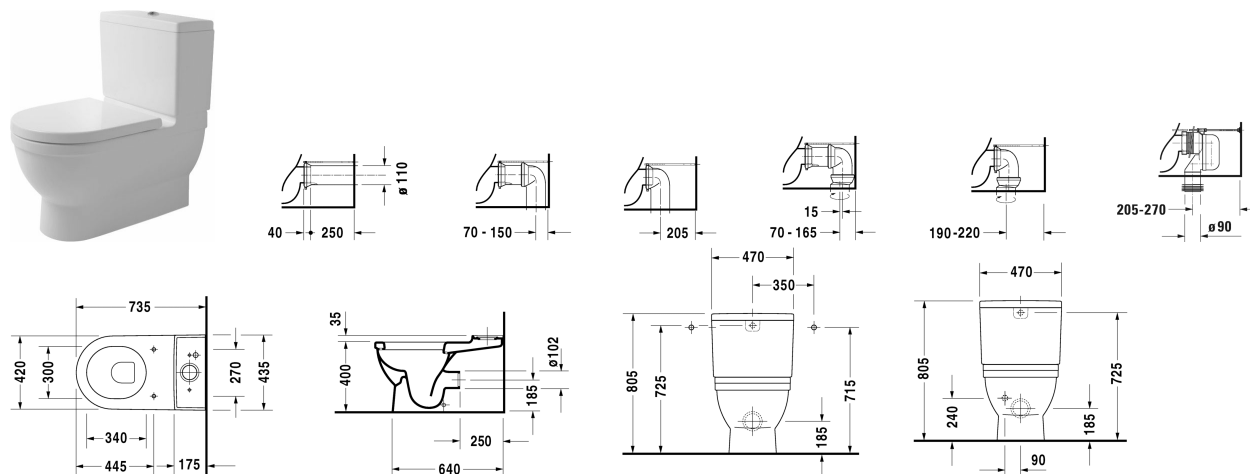

**Toilet close-coupled Big Toilet # 210409..00 / 210409..00**

| &lt; 420 mm &gt; |

Toilet close-coupled Big Toilet	Dimension	Weight	Order number
washdown model, (without cistern), fixings included, UWL class 2			
<b>Colors</b>			
00 White Alpin 20 HygieneGlaze (an antibacterial ceramic glaze that provides almost indefinite effectiveness)			
<b>Variant</b>			
<ul style="list-style-type: none"> <li>6 litre flush, Outlet for Vario connector set, for horizontal and vertical outlet, length adjustable from 70 - 190 mm, and vario connecting bend, vertical outlet from 215 - 255 mm</li> </ul>	420 x 740 mm	40.300 kg	210409..00
<ul style="list-style-type: none"> <li>6 litre flush, Outlet for Vario connector set, for horizontal and vertical outlet, length adjustable from 70 - 190 mm, and vario connecting bend, vertical outlet from 215 - 255 mm</li> </ul>	420 x 740 mm	40.300 kg	210409..00
Sanitary ceramics with the special WonderGliss surface finish will remain clean and attractive-looking for a long time to come. When ordering WonderGliss please add a "1" as eleventh digit to the model number.			
<b>Accessory</b>			
Vario connecting bend for vertical outlet	Ø 100 mm	0.700 kg	899025
Vario connector set incl. excenter	Ø 110 mm	1.500 kg	001422
<b>Suitable products</b>			
Toilet seat and cover hinges stainless steel, removable, with automatic closure,			006779
Toilet seat and cover hinges stainless steel, without automatic closure,			006771

**Toilet close-coupled Big Toilet # 210409..00 / 210409..00**

|< 420 mm >|

---

Cistern UK- Version, 6/3 l, with Dual Flush mechanism, chrome, 475 x 210 mm  
for bottom left supply, 475 x 210 mm

092815

---

*All drawings contain the necessary measurements which are subject to standard tolerances. Exact measurements, in particular for customised installation scenarios, can only be taken from the finished ceramic piece.*