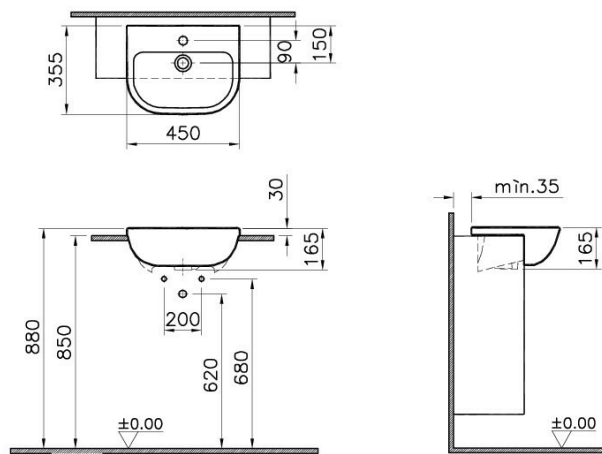

Name	S20 Semi Recessed Washbasin
Collection	S20
Colour	White
Designer	NOA
Size	45 cm
Overflow Hole	Yes

Product Code: 5521B003-0001

## Description

With Overflow Hole, 45 cm, White

VitrA reserves the right to make changes in products and technical details without prior notice.

All drawings contain the necessary measurements which are subject to standard tolerances. For exact measurements, in particular for customized installation scenarios, it can only be taken from the finished ceramic product.