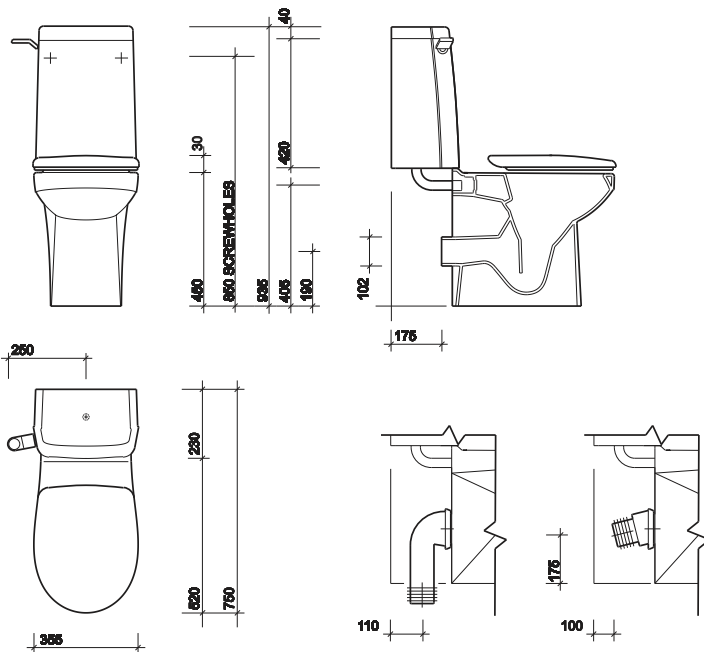

avalon rimless ho

raised seating position for ease of use
4 litre flush to meet BREEAM specifications
fully shrouded to aid easy cleaning outside

Avalon rimless close coupled washdown WC suite, horizontal outlet

to specify/order:

Please use the product reference shown below.

wc pan

Horizontal outlet **AV1968WH**

Close coupled cistern and fittings 4 or 6L:

BSIO, chrome plated

spatula lever **AV2661WH**

BSIO, chrome plated

colour

White WH.

fixings

WC screwed to floor, cistern screwed to wall and fixed on wall brackets.

All fixings supplied.

note

Seat options supplied with stability buffers and standard front buffers.

Cistern is pre-set at 6 litres, to flush at 4 litres remove the blue plug from syphon.

All measurements shown are in millimetres. Drawing sizes are not to scale.

Hotels

Healthcare

Education

Commercial

Residential

Less Able

Twyford
Geberit Group