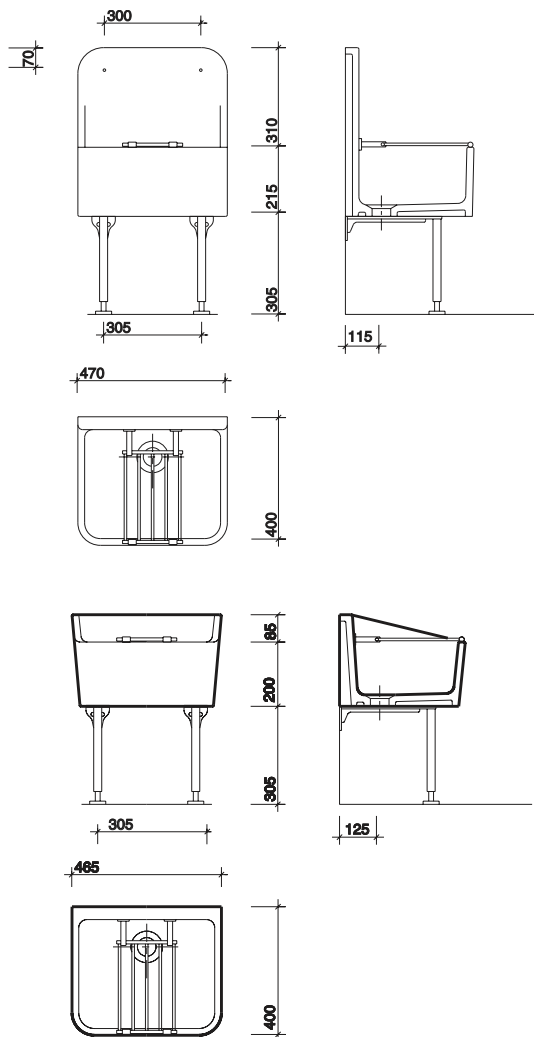

# cleaner's sinks

easy clean stain-resistant glazed surface  
designed to withstand heavy use  
stainless steel hinged bucket grating

High back cleaner's sink

Cleaner's sink

All measurements shown are in millimetres. Drawing sizes are not to scale.

## sink

Cleaner's sink 465 x 400mm, sink with grating **FC1034WH**

High back sink 470 x 400mm with 310mm high splash back and grating **FC1044WH**

## waste

Grid waste 1 1/2", unslotted: chrome plated **WF4343CP**

## recommended taps & mixers

1/2" bib taps cross head, back inlet, pair **SF2302CP**

1/2" bib taps extension tube/wall plate 190mm projection, pair **SF2702CP**

For alternative taps please see taps & mixers.