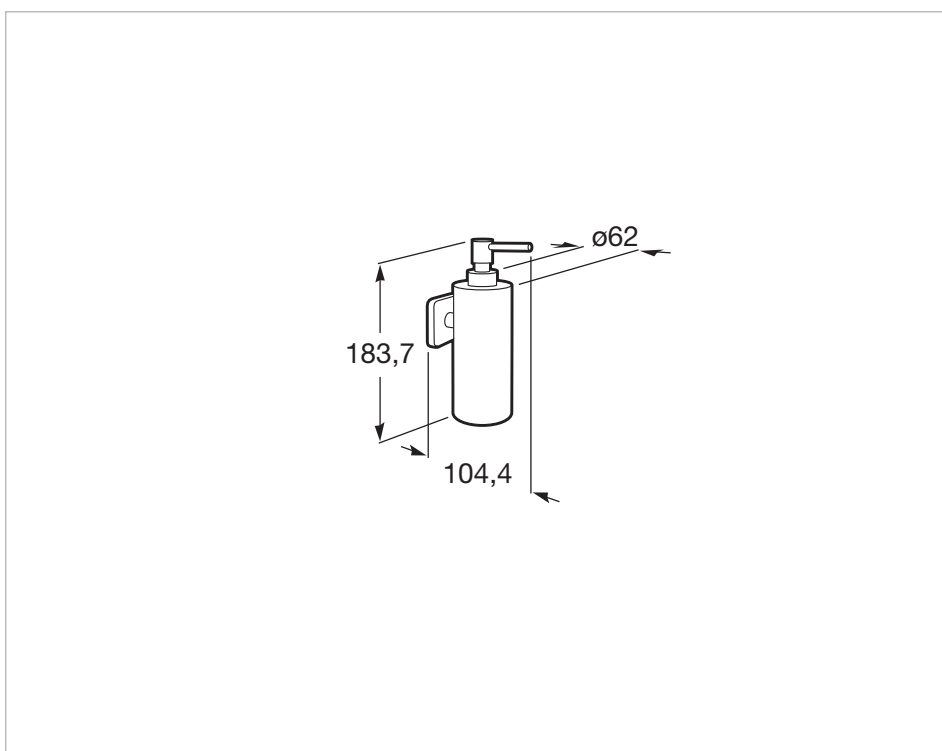

## Wall-mounted gel dispenser (Can be installed with screws or adhesive)

Finish: Polished  
 Installation type: Wall-mounted  
 Material: Metal

### Dimensions

Length: 64 mm.  
 Width: 104 mm.  
 Height: 184 mm.

### Technical drawings

An extensive accessories range with a functional and timeless design. Besides the installation with screws, Victoria allows an adhesive fixation system that prevents drilling and guarantees high resistance (up to 5 kg. of static load). The perfect suit for private bathrooms, semi-public areas and public spaces, including solutions for people with reduced mobility.