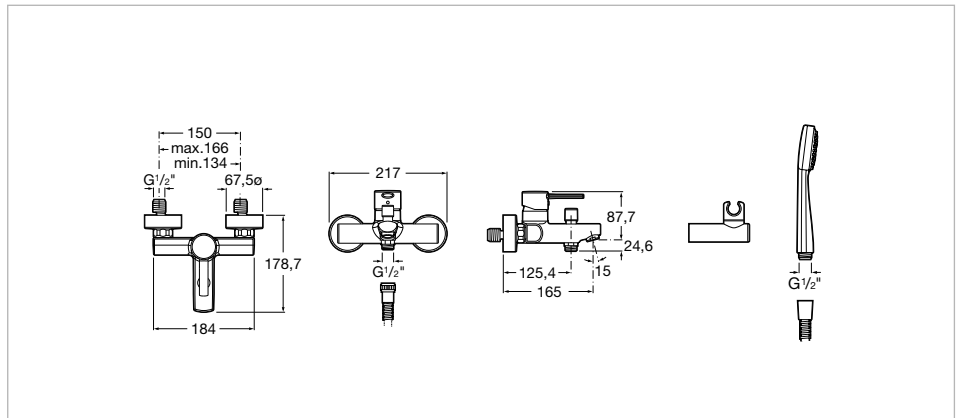

Wall-mounted bath-shower mixer with automatic diverter with retention, 1.70 m flexible shower hose, handshower and swivel wall bracket

Application: Bath, Shower
 Diverter: Automatic
 Faucet type: Single-lever
 Finish: Chrome
 Installation type: Wall-mounted
 Type of cartridge: Ceramic Disc

Includes

5B9103C00 80/1. Handshower with Rain function

A proposal that can bring an air of freshness and originality to every corner. Slim and curvaceous, This series' singularity is seductive and its valiant functionality is ever so convincing.

Technical drawings

Designed by
Ramon Benedito

A Barcelona industrial designer with a world-wide reputation – and a worldwide prize-winner. Over the 20 years he has worked with Roca he has employed a design criteria that can be summed up in a single sentence: rigour as a method.

80/1. Handshower with Rain function

Diameter (mm): 80
 Finish: Chrome
 Number of functions: 1
 Shape: Circular

Inspired by basic nature elements, this collection presents an aesthetic based on simple, pure and contemporary lines while offering a wide range of solutions.