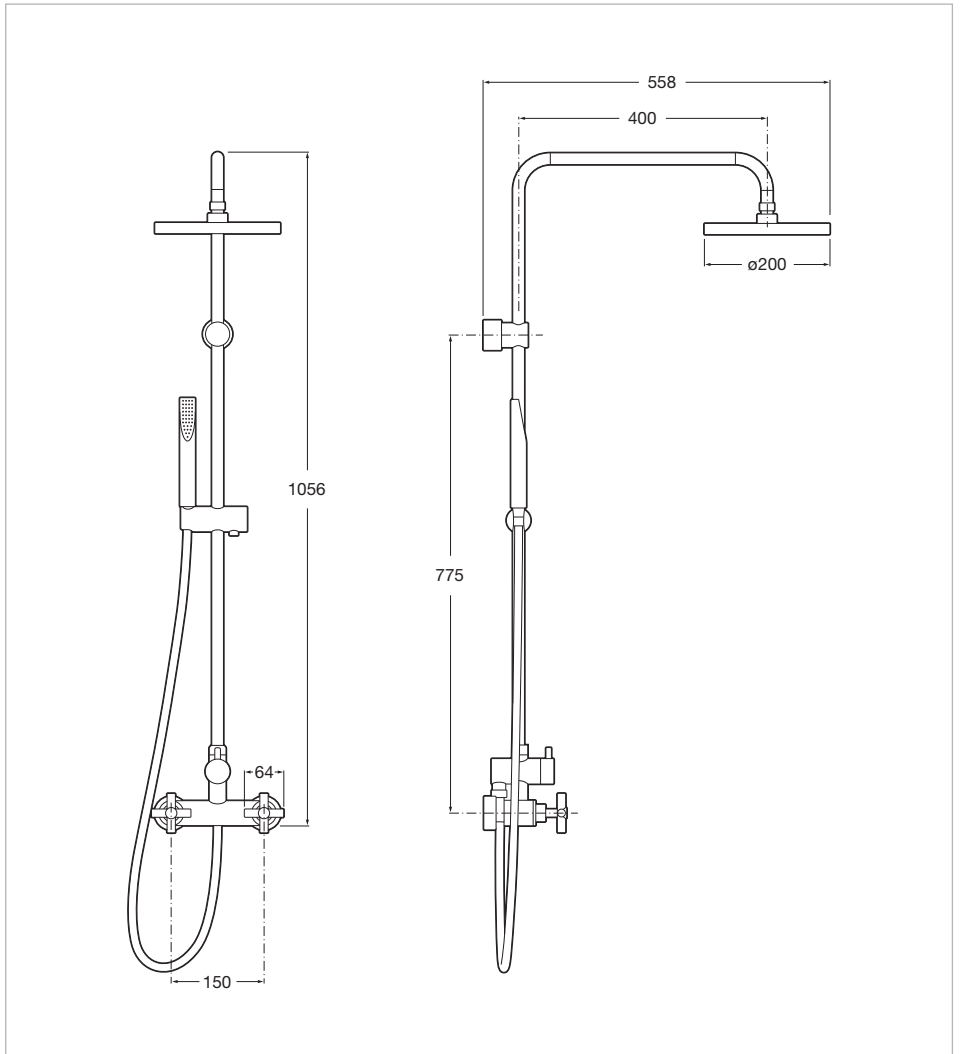

Shower column

- Finish: Chrome
- Handset: Included
- Installation type: Wall-mounted
- Minimum water pressure required (bar): 2
- Mixer type: Twin-lever
- Number of water outlets: 2
- Shower flexible hose included
- Showerhead functions: Rain
- Suitable for: Shower
- Valve: Included

Dimensions

- Width: 562 mm.
- Height: 1055 mm.

Technical drawings

The avant-garde design and the technology blend together to create strong and high-quality elements. This design is a timeless, singular and unalterable style proposal with a refined finish and the originality of its contours fill every space with elegance, precision and distinction.