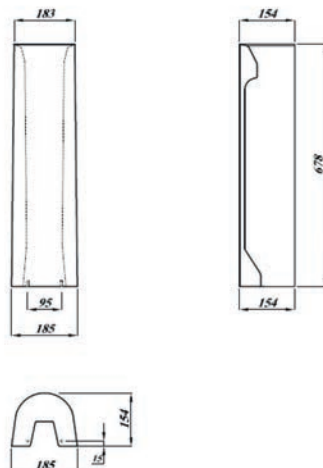

ATLAS PROFESSIONAL COLLECTION

LAGUNA FULL PEDESTAL

Product Code	LGWHPE
Weight (Kg)	10kg
Material	Ceramic

Key features:

- Domestic, leisure
- Hotel and commercial
- Modern design
- Lifetime ceramic guarantee*

Description:

Laguna Pedestal White Classic Mediterranean style which hides pipework. The Mediterranean design and style of Laguna captures the spirit of our reputation for quality and value. Whether for the family bathroom or the small cloakroom Laguna offers the right solution for every situation thanks to its large range.

All dimensions are approximate and subject to normal ceramic variation. Although every effort is made not to change the above product specification, Lecico reserve the right to do so without prior notification if necessary. *Against manufacturers defects. Full information on guarantees available upon request.