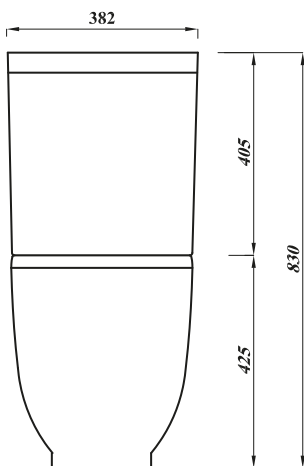

DESIGNER SERIES COLLECTION

DESIGNER SERIES 4 CLOSE COUPLED PAN

Product Code	DS4MCCNPA
Outlet	Horizontal
Weight (Kg)	25
Fixing kit included	Yes
Material	Vitreous China
Flushing Volume (Ltr)	6/4
Suitable Cistern & Soft Close Seat	DS4MPCI-STWHSCMIN

Shown: Close coupled WC
DS4WCSETSC

Key features:

- CE Compliant
- Modern design
- Space saving design
- Closed back, close coupled pan

Description

Contemporary, stylish and bold, the solid structure and striking appearance of the pan is designed to complement a wide range of modern bathroom designs.

Special notes

Pan fixes to floor using side fixing bracket supplied with pan.

All dimensions are approximate and subject to normal ceramic variation. Although every effort is made not to change the above product specification, Lecico reserve the right to do so without prior notification if necessary. Lifetime ceramic guarantee against manufacturers defects. Full information on guarantees available upon request.