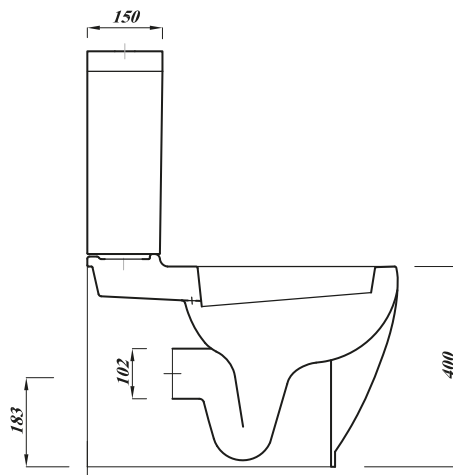

DESIGNER SERIES COLLECTION

DESIGNER SERIES 4 CLOSE COUPLED PAN

Product Code	DS4MCCNPA
Outlet	Horizontal
Weight (Kg)	25
Fixing kit included	Yes
Material	Vitreous China
Flushing Volume (Ltr)	6/4
Suitable Cistern & Soft Close Seat	DS4MPCI-STWHSCMIN

Shown: Close coupled WC
DS4WCSETSC

Key features:

- CE Compliant
- Modern design
- Space saving design
- Closed back, close coupled pan

Description

Contemporary, stylish and bold, the solid structure and striking appearance of the pan is designed to complement a wide range of modern bathroom designs.

Special notes

Pan fixes to floor using side fixing bracket supplied with pan.

All dimensions are approximate and subject to normal ceramic variation. Although every effort is made not to change the above product specification, Lecico reserve the right to do so without prior notification if necessary. Lifetime ceramic guarantee against manufacturers defects. Full information on guarantees available upon request.