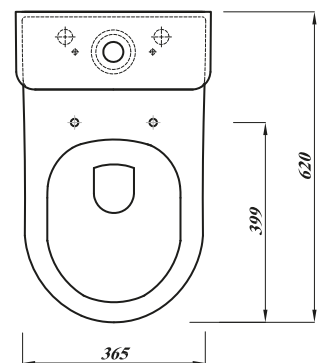

DESIGNER SERIES COLLECTION

DESIGNER SERIES 4 CLOSE COUPLED PAN

Product Code	DS4MCCNPA
Outlet	Horizontal
Weight (Kg)	25
Fixing kit included	Yes
Material	Vitreous China
Flushing Volume (Ltr)	6/4
Suitable Cistern & Soft Close Seat	DS4MPCI-STWHSCMIN

Shown: Close coupled WC
DS4WCSETSC

Key features:

- CE Compliant
- Modern design
- Space saving design
- Closed back, close coupled pan

Description

Contemporary, stylish and bold, the solid structure and striking appearance of the pan is designed to complement a wide range of modern bathroom designs.

Special notes

Pan fixes to floor using side fixing bracket supplied with pan.

All dimensions are approximate and subject to normal ceramic variation. Although every effort is made not to change the above product specification, Lecico reserve the right to do so without prior notification if necessary. Lifetime ceramic guarantee against manufacturers defects. Full information on guarantees available upon request.