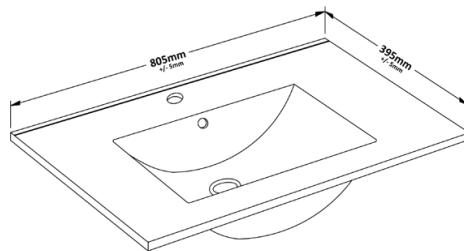

## 800MM SLIM BASIN

<b>Product Code</b>	<b>SLBASINLGE</b>
<b>Weight (Kg)</b>	16
<b>Pre-installed/Bagged</b>	Pre-installed
<b>Material</b>	Vitreous China
<b>Tap holes</b>	1

### Description:

Slimline furniture mounted basin. Designed to fit into 800mm furniture, this sleek basin will look at home in any contemporary bathroom.

All dimensions are approximate and subject to normal ceramic variation. Although every effort is made not to change the above product specification, Lecico reserve the right to do so without prior notification if necessary. \*Against manufacturers defects. Full information on guarantees available upon request.