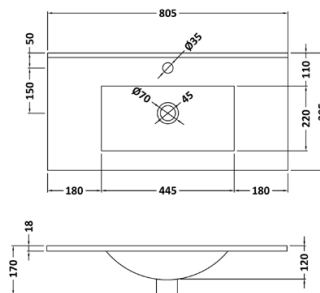

## 800MM SLIM BASIN

<b>Product Code</b>	<b>SLBASINLGE</b>
<b>Weight (Kg)</b>	16
<b>Pre-installed/Bagged</b>	Pre-installed
<b>Material</b>	Vitreous China
<b>Tap holes</b>	1

### Description:

Slimline furniture mounted basin. Designed to fit into 800mm furniture, this sleek basin will look at home in any contemporary bathroom.

All dimensions are approximate and subject to normal ceramic variation. Although every effort is made not to change the above product specification, Lecico reserve the right to do so without prior notification if necessary. \*Against manufacturers defects. Full information on guarantees available upon request.