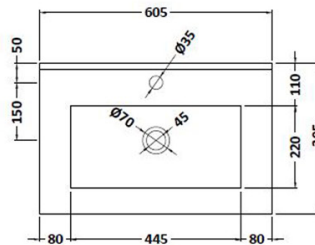

## 600MM SLIM BASIN

<b>Product Code</b>	<b>SLBASIN</b>
<b>Weight (Kg)</b>	11
<b>Pre-installed/Bagged</b>	Pre-installed
<b>Material</b>	Vitreous China
<b>Tap holes</b>	1

### Description:

Slimline furniture mounted basin. Designed to fit into 600mm furniture, this sleek basin will look at home in any contemporary bathroom.

All dimensions are approximate and subject to normal ceramic variation. Although every effort is made not to change the above product specification, Lecico reserve the right to do so without prior notification if necessary. \*Against manufacturers defects. Full information on guarantees available upon request.