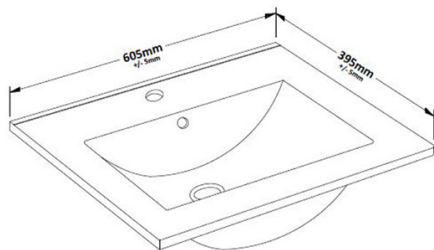

## 600MM SLIM BASIN

<b>Product Code</b>	<b>SLBASIN</b>
<b>Weight (Kg)</b>	11
<b>Pre-installed/Bagged</b>	Pre-installed
<b>Material</b>	Vitreous China
<b>Tap holes</b>	1

### Description:

Slimline furniture mounted basin. Designed to fit into 600mm furniture, this sleek basin will look at home in any contemporary bathroom.

All dimensions are approximate and subject to normal ceramic variation. Although every effort is made not to change the above product specification, Lecico reserve the right to do so without prior notification if necessary. \*Against manufacturers defects. Full information on guarantees available upon request.