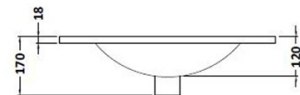

## 600MM SLIM BASIN

<b>Product Code</b>	<b>SLBASIN</b>
<b>Weight (Kg)</b>	11
<b>Pre-installed/Bagged</b>	Pre-installed
<b>Material</b>	Vitreous China
<b>Tap holes</b>	1

### Description:

Slimline furniture mounted basin. Designed to fit into 600mm furniture, this sleek basin will look at home in any contemporary bathroom.

All dimensions are approximate and subject to normal ceramic variation. Although every effort is made not to change the above product specification, Lecico reserve the right to do so without prior notification if necessary. \*Against manufacturers defects. Full information on guarantees available upon request.