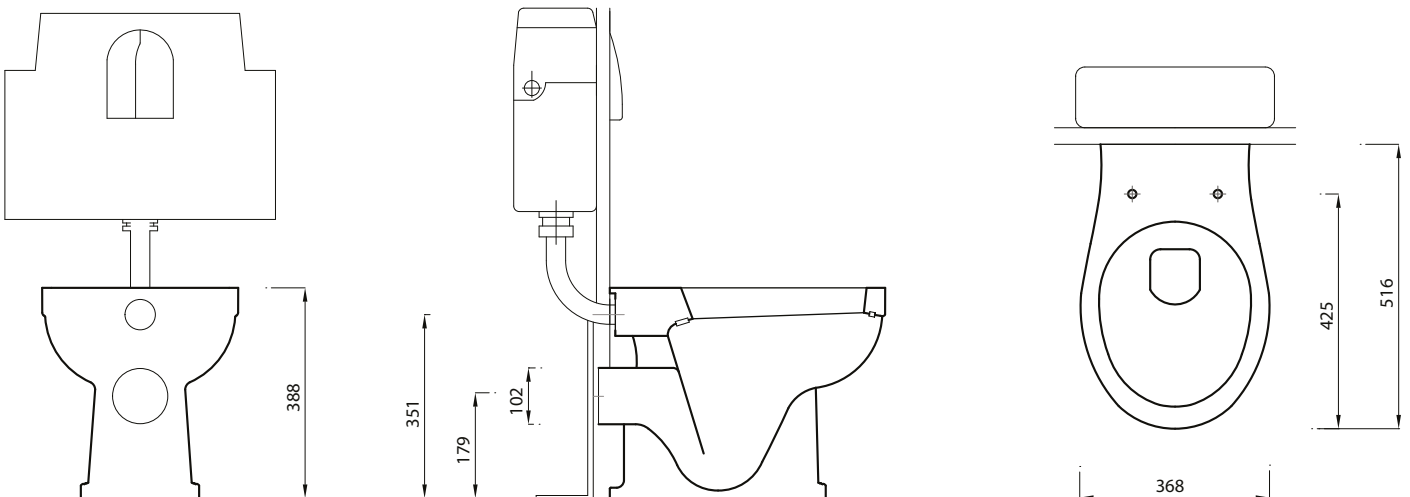

DESIGNER SERIES COLLECTION

CLASSIC SERIES BTW PAN ONLY

Product Code	CSBTWPAN
Outlet	Horizontal
Weight (Kg)	22
Fixing kit included	No
Material	Vitreous China
Flushing Volume (Ltr)	6/4
Suitable Lever Cisterns	BTWLEVCI - BTWPHACI
Suitable PB Cisterns	BTWPBCI - BTWCOMPACT2
Suitable Soft Close Seat	STWHSCNH

Shown: Back to wall WC and soft close seat, and Cambridge WC unit.

CSBWSETSC - CAMWCUSG

Key features:

- CE Compliant
- NEO classical design
- Can also be used with furniture
- Lifetime ceramic guarantee*

Description:

With strong lines and exquisite detail, this back to wall WC combines the styling of yester-year with the functionality required for modern living.

All dimensions are approximate and subject to normal ceramic variation. Although every effort is made not to change the above product specification, Lecico reserve the right to do so without prior notification if necessary.