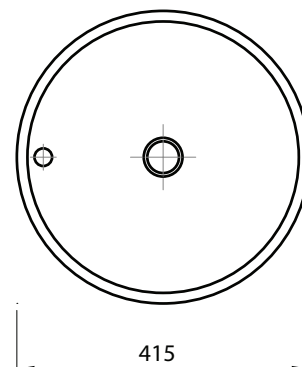

## FREE STANDING BOWL 41.5CM ROUND

<b>Product Code</b>	<b>FSB1R</b>
<b>Weight (Kg)</b>	7.7
<b>Material</b>	Fireclay
<b>Tap holes</b>	0
<b>Extras</b>	Bottle trap - BOTRAPCH / Waste - TPOPRNEW

### Description:

A contemporary round basin perfect for mounting on a counter or furniture. This basin looks great as a pair for a “his and hers” bathroom layout.

All dimensions are approximate and subject to normal ceramic variation. Although every effort is made not to change the above product specification, Lecico reserve the right to do so without prior notification if necessary. \*Against manufacturers defects. Full information on guarantees available upon request.