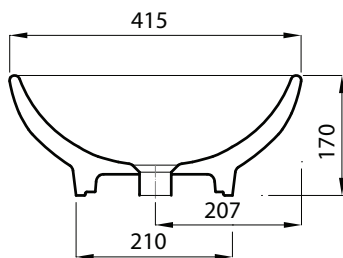

## FREE STANDING BOWL 41.5CM ROUND

<b>Product Code</b>	<b>FSB1R</b>
<b>Weight (Kg)</b>	7.7
<b>Material</b>	Fireclay
<b>Tap holes</b>	0
<b>Extras</b>	Bottle trap - BOTRAPCH / Waste - TPOPRNEW

### Description:

A contemporary round basin perfect for mounting on a counter or furniture. This basin looks great as a pair for a “his and hers” bathroom layout.

All dimensions are approximate and subject to normal ceramic variation. Although every effort is made not to change the above product specification, Lecico reserve the right to do so without prior notification if necessary. \*Against manufacturers defects. Full information on guarantees available upon request.