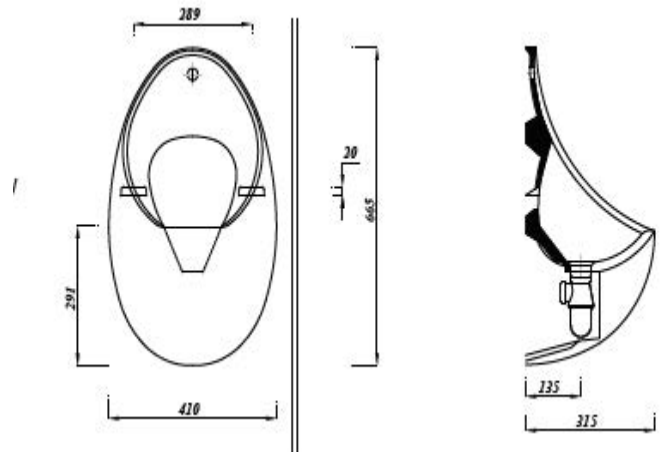

URINAL BOWL 60CM CONCEALED INC BACK INLET SPREADER, WASTE & BRACKETS

Shown: 60cm urinal with urinal separator - URSEP

Product Code	UR60SET
Weight (Kg)	15.3
Material	Vitreous China
Colour	White
Flushing volume (ltr)	4.5/9 litres
Waste	38mm (1.5") Waste Outlet
Hanging Brackets	Yes
Plastic Waste	Yes
Top Inlet Spreader	Yes

All dimensions are approximate and subject to normal ceramic variation. Although every effort is made not to change the above product specification, Lecico reserve the right to do so without prior notification if necessary.