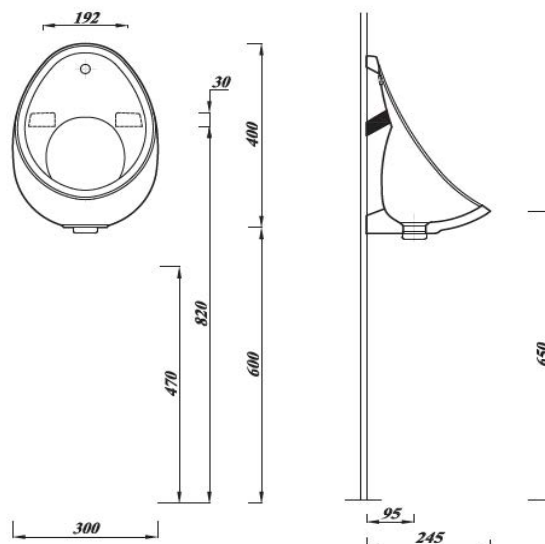

ATLAS PROFESSIONAL COLLECTION

URINAL BOWL 40CM EXPOSED INC SPREADER, WASTE & BRACKETS

shown: 40cm junior urinal with exposed pipework
UR40SETDGO
Chrome waste is an optional extra

Product Code	UR40SET
Weight (Kg)	6.5
Material	Vitreous China
Colour	White
Flushing volume (ltr)	4.5/9 litres
Waste	38mm (1.5") Waste Outlet
Hanging Brackets	Yes
Plastic Waste	Yes
Top Inlet Spreader	Yes

Key Features:

- Exposed Inlet
- CE Compliant
- Junior Design
- Pick -up packs available
- Lifetime ceramic guarantee*

Description:

This junior urinal set is ideal for schools and commercial settings. Its smaller size makes it perfect for younger users. It is supplied with a top inlet spreader, hanging brackets and a white plastic waste.

All dimensions are approximate and subject to normal ceramic variation. Although every effort is made not to change the above product specification, Lecico reserve the right to do so without prior notification if necessary.