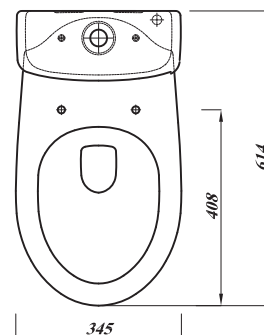

ATLAS PROFESSIONAL COLLECTION

SPACE SAVER CLOSE COUPLED PUSH BUTTON WC SET WITH SOFT CLOSE SEAT

Product Code	SPSCOMB
Outlet	Horizontal
Weight (Kg)	30.7
Fixing kit included	Yes
Material	Vitreous China
Flushing Volume (Ltr)	6/4 Standard / Adjustable down to 4/2.6
Cistern Fittings Included	Yes
Pre-installed/Bagged	Pre-installed
Flushing Mechanism	Dual Flush Push Button
Inlet	RH Bottom Inlet

Pack Includes:
SPSNPA - GEOWHPCI - STWHSPSL

Key features:

- CE Compliant
- Space saving design
- Water saving option
- Horizontal outlet

Description:

Fill even the smallest space with lots of style. It's clean lines make it a stylish yet practical option when space is at a premium. This pan retains full usability despite its compact dimensions of just 614mm in depth.

All dimensions are approximate and subject to normal ceramic variation. Although every effort is made not to change the above product specification, Lecico reserve the right to do so without prior notification if necessary. Lifetime ceramic guarantee against manufacturers defects. Full information on guarantees available on request.