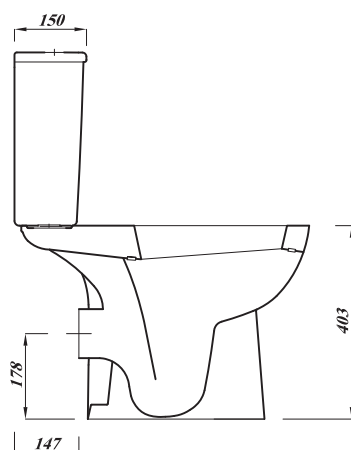

ATLAS PROFESSIONAL COLLECTION

SPACE SAVER CLOSE COUPLED PUSH BUTTON WC SET WITH SOFT CLOSE SEAT

Product Code	SPSCOMB
Outlet	Horizontal
Weight (Kg)	30.7
Fixing kit included	Yes
Material	Vitreous China
Flushing Volume (Ltr)	6/4 Standard / Adjustable down to 4/2.6
Cistern Fittings Included	Yes
Pre-installed/Bagged	Pre-installed
Flushing Mechanism	Dual Flush Push Button
Inlet	RH Bottom Inlet

Pack Includes:
SPSNPA - GEOWHPCI - STWHSPSL

Key features:

- CE Compliant
- Space saving design
- Water saving option
- Horizontal outlet

Description:

Fill even the smallest space with lots of style. It's clean lines make it a stylish yet practical option when space is at a premium. This pan retains full usability despite its compact dimensions of just 614mm in depth.

All dimensions are approximate and subject to normal ceramic variation. Although every effort is made not to change the above product specification, Lecico reserve the right to do so without prior notification if necessary. Lifetime ceramic guarantee against manufacturers defects. Full information on guarantees available on request.