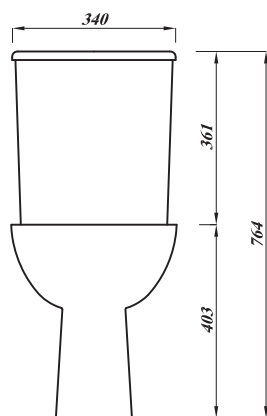

ATLAS PROFESSIONAL COLLECTION

SPACE SAVER CLOSE COUPLED PUSH BUTTON WC SET WITH SOFT CLOSE SEAT

Product Code	SPSCOMB
Outlet	Horizontal
Weight (Kg)	30.7
Fixing kit included	Yes
Material	Vitreous China
Flushing Volume (Ltr)	6/4 Standard / Adjustable down to 4/2.6
Cistern Fittings Included	Yes
Pre-installed/Bagged	Pre-installed
Flushing Mechanism	Dual Flush Push Button
Inlet	RH Bottom Inlet

Pack Includes:
SPSNPA - GEOWHPCI - STWHSPSL

Key features:

- CE Compliant
- Space saving design
- Water saving option
- Horizontal outlet

Description:

Fill even the smallest space with lots of style. It's clean lines make it a stylish yet practical option when space is at a premium. This pan retains full usability despite its compact dimensions of just 614mm in depth.

All dimensions are approximate and subject to normal ceramic variation. Although every effort is made not to change the above product specification, Lecico reserve the right to do so without prior notification if necessary. Lifetime ceramic guarantee against manufacturers defects. Full information on guarantees available on request.