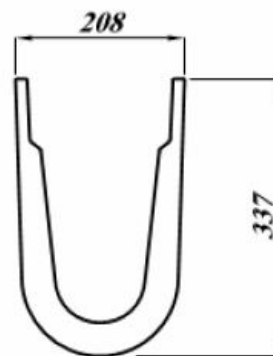

ATLAS PROFESSIONAL COLLECTION

ATLAS/LAGUNA SEMI PEDESTAL

Product Code	NLGWHSPE
Weight (Kg)	6.8kg
Material	Ceramic

Key features:

- Semi Pedestal
- To suit Atlas & Laguna basins
- White
- Lifetime ceramic guarantee*

Description:

This Atlas/Laguna semi pedestal is designed for use with either of the Atlas 450mm, 500mm and 550mm wash hand basin's giving your bathroom that contemporary look while saving floor space.

All dimensions are approximate and subject to normal ceramic variation. Although every effort is made not to change the above product specification, Lecico reserve the right to do so without prior notification if necessary. *Against manufacturers defects. Full information on guarantees available upon request.