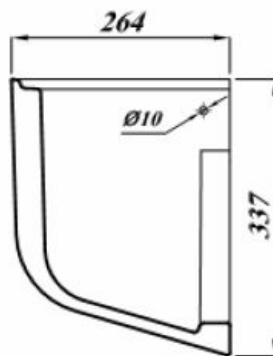

ATLAS PROFESSIONAL COLLECTION

ATLAS/LAGUNA SEMI PEDESTAL

Product Code	NLGWHSPE
Weight (Kg)	6.8kg
Material	Ceramic

Key features:

- Semi Pedestal
- To suit Atlas & Laguna basins
- White
- Lifetime ceramic guarantee*

Description:

This Atlas/Laguna semi pedestal is designed for use with either of the Atlas 450mm, 500mm and 550mm wash hand basin's giving your bathroom that contemporary look while saving floor space.

All dimensions are approximate and subject to normal ceramic variation. Although every effort is made not to change the above product specification, Lecico reserve the right to do so without prior notification if necessary. *Against manufacturers defects. Full information on guarantees available upon request.