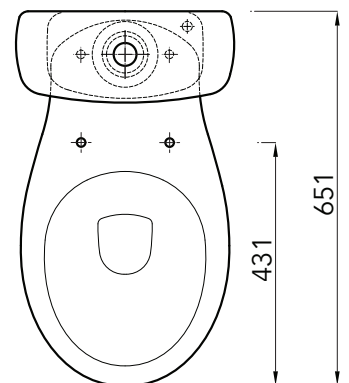

ATLAS PROFESSIONAL COLLECTION

SMOOTH CLOSE COUPLED PAN

Product Code	ASWHSMPA
Outlet	Horizontal
Weight (Kg)	16.5
Fixing kit included	No
Material	Vitreous China

Key features:

- CE Compliant
- Smooth modern design
- Lifetime ceramic guarantee*

Description:

A close coupled pan with smooth lines, its family friendly easy clean WC will fit perfectly with a dual flush push button operation.

All dimensions are approximate and subject to normal ceramic variation. Although every effort is made not to change the above product specification, Lecico reserve the right to do so without prior notification if necessary.
*Against manufacturers defects. Full information on guarantees available upon request.

ATLAS PROFESSIONAL COLLECTION

SMOOTH BOTTOM INLET CLOSE COUPLED PUSH BUTTON CISTERN

Product Code	ASWHSMCIPB
Flushing Volume (Ltr)	6/4 - adjustable down to 4/2.6
Weight (Kg)	9.9
Cistern fittings included	Yes
Pre-installed/Bagged	Pre-installed
Material	Vitreous China

Key features:

- CE Compliant
- Cistern can be fixed to a wall
- Water saving option
- Smooth modern design
- Lifetime ceramic guarantee*

Description:

A close coupled cistern with smooth lines featuring dual flush push button operation. This WC is designed to work on either 6/4 litres or 4/2.6 litres to aid in water saving.