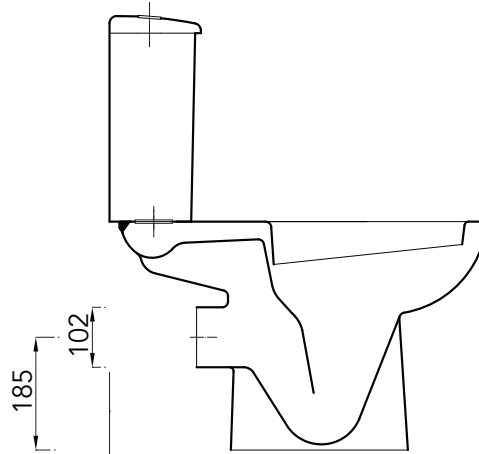

ATLAS PROFESSIONAL COLLECTION

SMOOTH CLOSE COUPLED PAN

Product Code	ASWHSMPA
Outlet	Horizontal
Weight (Kg)	16.5
Fixing kit included	No
Material	Vitreous China

Key features:

- CE Compliant
- Smooth modern design
- Lifetime ceramic guarantee*

Description:

A close coupled pan with smooth lines, its family friendly easy clean WC will fit perfectly with a dual flush push button operation.

All dimensions are approximate and subject to normal ceramic variation. Although every effort is made not to change the above product specification, Lecico reserve the right to do so without prior notification if necessary.
*Against manufacturers defects. Full information on guarantees available upon request.

ATLAS PROFESSIONAL COLLECTION

SMOOTH BOTTOM INLET CLOSE COUPLED PUSH BUTTON CISTERN

Product Code	ASWHSMCIPB
Flushing Volume (Ltr)	6/4 - adjustable down to 4/2.6
Weight (Kg)	9.9
Cistern fittings included	Yes
Pre-installed/Bagged	Pre-installed
Material	Vitreous China

Key features:

- CE Compliant
- Cistern can be fixed to a wall
- Water saving option
- Smooth modern design
- Lifetime ceramic guarantee*

Description:

A close coupled cistern with smooth lines featuring dual flush push button operation. This WC is designed to work on either 6/4 litres or 4/2.6 litres to aid in water saving.