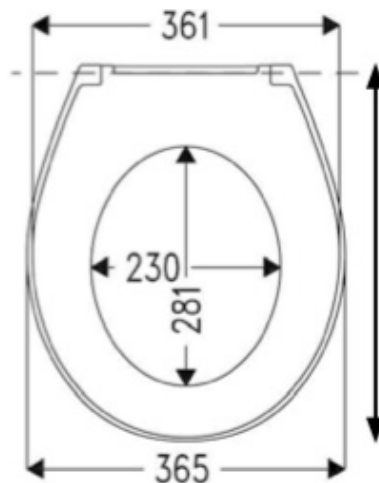

All dimensions are approximate and subject to variation. Although every effort is made not to change the above product specification, Lecico reserve the right to do so without prior notification if necessary.