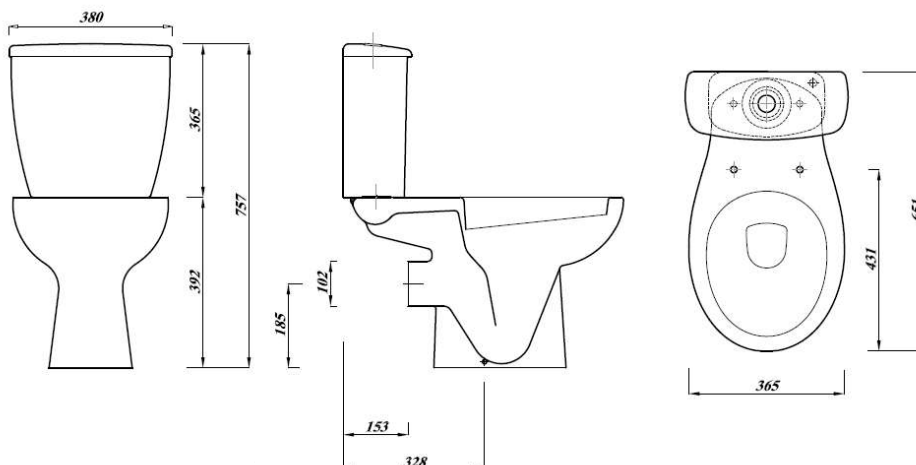

Description:

A close coupled pan with smooth lines, its family friendly easy clean WC will fit perfectly with a dual flush push button operation.

All dimensions are approximate and subject to normal ceramic variation. Although every effort is made not to change the above product specification, Lecico reserve the right to do so without prior notification if necessary.
*Against manufacturers defects. Full information on guarantees available upon request.

ATLAS PROFESSIONAL COLLECTION

SMOOTH BOTTOM INLET CLOSE COUPLED PUSH BUTTON CISTERN

Product Code	ASWHSMCIPB
Flushing Volume (Ltr)	6/4 - adjustable down to 4/2.6
Weight (Kg)	9.9
Cistern fittings included	Yes
Pre-installed/Bagged	Pre-installed
Material	Vitreous China

Key features:

- CE Compliant
- Cistern can be fixed to a wall
- Water saving option
- Smooth modern design
- Lifetime ceramic guarantee*

Description:

A close coupled cistern with smooth lines featuring dual flush push button operation. This WC is designed to work on either 6/4 litres or 4/2.6 litres to aid in water saving.

All dimensions are approximate and subject to normal ceramic variation. Although every effort is made not to change the above product specification, Lecico reserve the right to do so without prior notification if necessary. *Against manufacturers defects. Full information on guarantees available upon request.