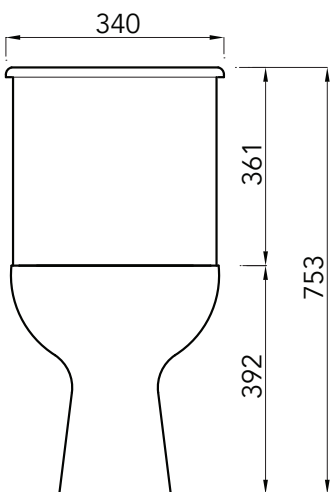

ATLAS PROFESSIONAL COLLECTION

SMOOTH CLOSE COUPLED PAN

Product Code	ASWHSMPA
Outlet	Horizontal
Weight (Kg)	16.5
Fixing kit included	No
Material	Vitreous China

Key features:

- CE Compliant
- Smooth modern design
- Lifetime ceramic guarantee*

Description:

A close coupled pan with smooth lines, its family friendly easy clean WC will fit perfectly with a dual flush push button operation.

All dimensions are approximate and subject to normal ceramic variation. Although every effort is made not to change the above product specification, Lecico reserve the right to do so without prior notification if necessary.
*Against manufacturers defects. Full information on guarantees available upon request.

ATLAS PROFESSIONAL COLLECTION

SMOOTH BOTTOM INLET CLOSE COUPLED PUSH BUTTON CISTERN

Product Code	ASWHSMCIPB
Flushing Volume (Ltr)	6/4 - adjustable down to 4/2.6
Weight (Kg)	9.9
Cistern fittings included	Yes
Pre-installed/Bagged	Pre-installed
Material	Vitreous China

Key features:

- CE Compliant
- Cistern can be fixed to a wall
- Water saving option
- Smooth modern design
- Lifetime ceramic guarantee*

Description:

A close coupled cistern with smooth lines featuring dual flush push button operation. This WC is designed to work on either 6/4 litres or 4/2.6 litres to aid in water saving.