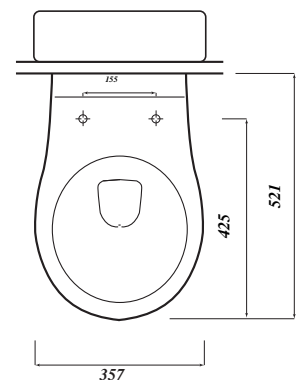

All dimensions are approximate and subject to normal ceramic variation. Although every effort is made not to change the above product specification, Lecico reserve the right to do so without prior notification if necessary. Lifetime ceramic guarantee against manufacturers defects. Full information on guarantees available upon request.