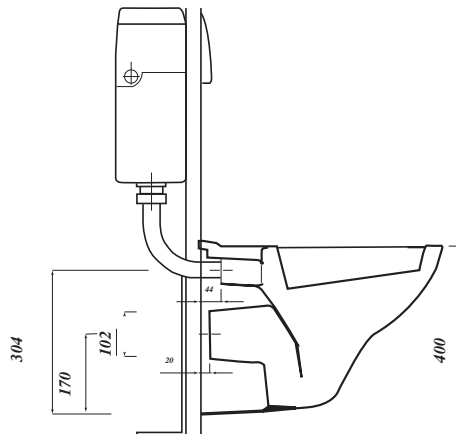

All dimensions are approximate and subject to normal ceramic variation. Although every effort is made not to change the above product specification, Lecico reserve the right to do so without prior notification if necessary. Lifetime ceramic guarantee against manufacturers defects. Full information on guarantees available upon request.