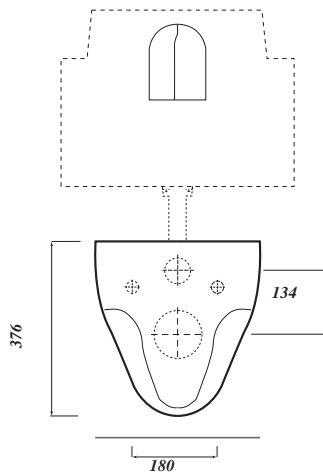

All dimensions are approximate and subject to normal ceramic variation. Although every effort is made not to change the above product specification, Lecico reserve the right to do so without prior notification if necessary. Lifetime ceramic guarantee against manufacturers defects. Full information on guarantees available upon request.