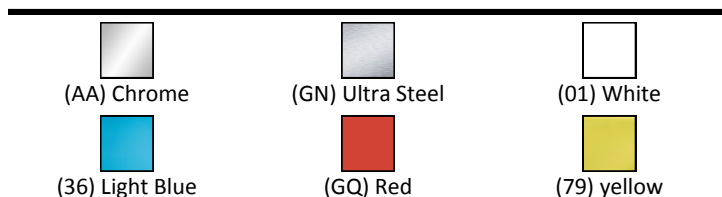

Finishes

- E0005** White (01)
- E2125** Neutral / No Finish (67)
- E0021** White (01)
- E4465** Chrome (AA)
- E0060** Neutral / No Finish (67)

Capacity

- E2125** 6.0 litres

Designer

David Chipperfield

ACCREDITATIONS

E2125(67)

E2124(67)

E9325(67)

White Wall Hung Toilet With Horizontal Outlet

FINISH OPTIONS

Standards

WC bowl to BS EN 997 & BS EN 33

Special Notes