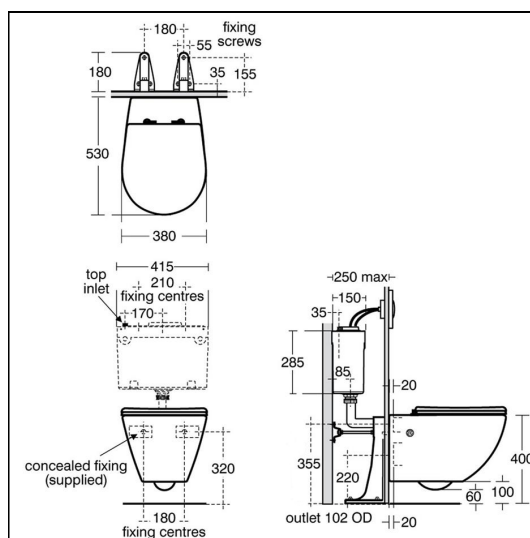

White Wall Hung Toilet With Horizontal Outlet

ILLUSTRATED

- E0005** White wall hung toilet bowl with horizontal outlet
- E2125** Conceala 2 concealed cistern universal height, side inlet cistern - pneumatic dual flush valve - no flushplate - 6/4 litre flush
- E0021** White toilet seat and cover
- E4465** Karisma flush plate, dual flush, branded for Conceala 2 cisterns
- E0060** Support frame with bolts for wall mounted toilet bowls

OPTIONS

- E2124** Conceala 2 concealed cistern universal height bottom inlet cistern - pneumatic dual flush valve - no flushplate - 6/4 litre flush
- S4270** Conceala 2 delay fill 4.5 litre cistern, single flush valve, bottom supply, internal overflow and alternative height plastic flushbends
- E0022** White toilet seat only
- S4399** Contemporary flush plate dual flush, unbranded for Conceala 2 cisterns
- E4437** Contemporary flush plate, dual flush, Ideal Standard logo for Conceala 2 cisterns
- E4434** Flush plate dual flush for 820/880mm high in-wall system, Ideal Standard
- E9325** In-wall system for WC, 880mm high, mechanical top or front operation flushplate
- E9326** In-wall system for WC, 820mm high, mechanical top or front operation flushplate
- E9324** In-wall system for WC, 1100mm high, mechanical front operation flushplate
- S4300** Panekta outlet connector to convert horizontal outlet wcs to S or turned P trap
- S4305** Panekta outlet connector to convert horizontal outlet wcs to P trap

ILLUSTRATED PRODUCT DETAILS

Weights

- E0005** 26.24 KG
- E2125** 2.66 KG
- E0021** 3.22 KG
- E4465** 0.50 KG
- E0060** 4.28 KG

Materials

- E0005** Vitreous China
- E2125** Plastic
- E0021** Plastic
- E4465** Chrome Plated Plastic
- E0060** Metal

Finishes

- E0005** White (01)
- E2125** Neutral / No Finish (67)
- E0021** White (01)
- E4465** Chrome (AA)
- E0060** Neutral / No Finish (67)

Capacity

- E2125** 6.0 litres

Designer

David Chipperfield

ACCREDITATIONS