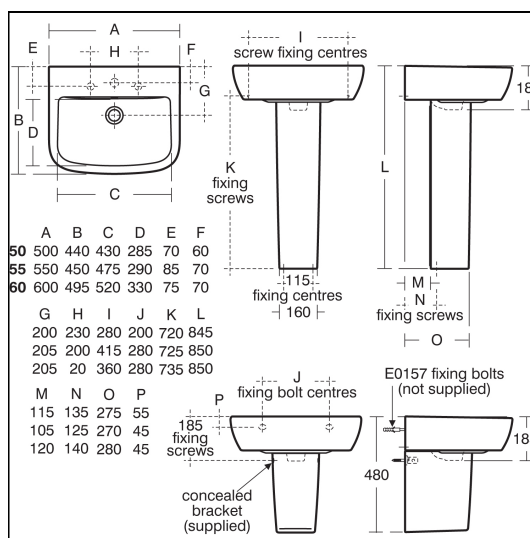

Tempo 50cm Washbasin, 1 Taphole

ILLUSTRATED

T0588	Tempo 50cm washbasin, 1 taphole
T4224	Tempo washbasin pedestal
E0157	Wall fixing set
B0763	Tempo single lever basin mixer with pop-up waste
S8910	Trap 1¼" plastic bottle, 75mm seal, multi-purpose outlet

OPTIONS

T4225	Tempo washbasin semi-pedestal
A5900	TMV thermostatic mixing valve, 15mm

ILLUSTRATED PRODUCT DETAILS

Sizes

T0588 w:500 x d:440

Weights

T0588	15.80 KG
T4224	11.80 KG
E0157	0.16 KG
B0763	2.42 KG
S8910	0.20 KG

Capacity

T0588 5.2 litres

Flow rates

B0763 5 Litres per minute @ 3 bar pressure

Designer

Robin Levien, RDI

Standards

Washbasin to BS EN 14688 & BS EN 31

Special Notes

Washbasin wall mounted using E0157 wall fixing set with semi-pedestal fixed to wall with brackets supplied, or full pedestal mounted using two screws through the back of the basin (not supplied)