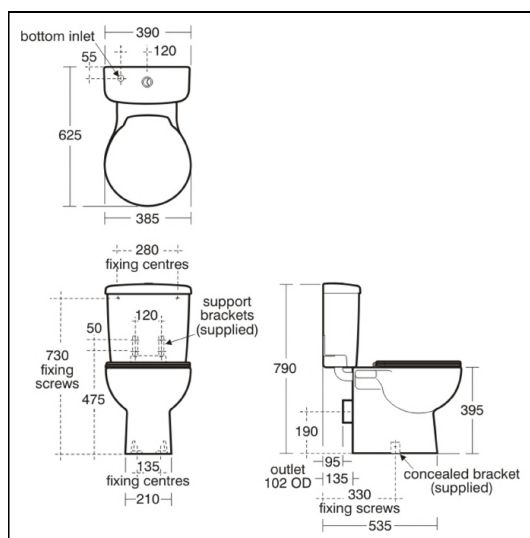

Space Close Coupled WC Pan - CC

ILLUSTRATED

- E7172** Space close coupled or back to wall WC pan with horizontal outlet
- E7184** Space close coupled cistern 6/4 litre dual flush push button valve bottom supply and internal overflow
- E7091** Space seat and cover with stainless steel hinges

OPTIONS

- E3222** Panekta outlet Connector, finned pattern to convert horizontal outlet WCs to P trap
- S4300** Panekta outlet Connector, finned pattern to convert horizontal outlet WCs to S or turned P trap

ILLUSTRATED PRODUCT DETAILS

Weights

- E7172** 23.29 KG
- E7184** 16.58 KG
- E7091** 2.77 KG

Materials

- E7172** Vitreous China
- E7184** Vitreous China
- E7091** Plastic

Finishes

- E7172** White (01)
- E7184** White (01)
- E7091** White (01)

Capacity

- E7184** 6.0 litres

Designer

Robin Levien, RDI

Standards

Vitreous china to BS 3402, BS EN 997 & BS EN 33

Special Notes

WC screwed to floor and cistern screwed to wall. Where cistern is not supported on back of closet bowl, support brackets must be used. Seat can be positioned conventionally or turned 45 degrees to left or right. Multikwik WC outlet connectors reference MK21/90 are suitable for this WC.