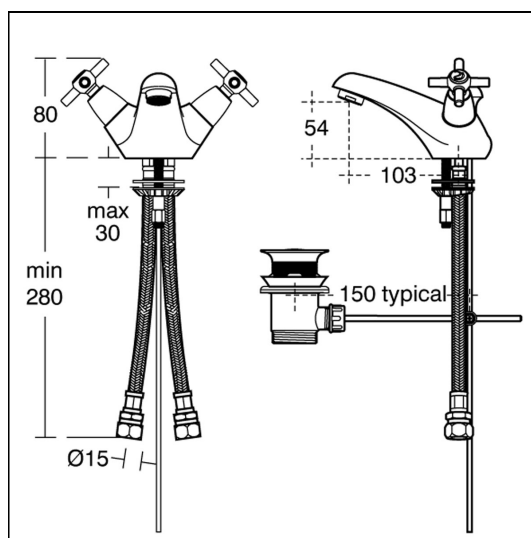

Elements Basin Mixer Dual Control 1 Hole With Crosshead Handles

ILLUSTRATED

B9860 Elements dual control one hole basin mixer with crosshead handles & pop-up waste

ILLUSTRATED PRODUCT DETAILS

Weights

B9860 2.42 KG

Finishes

B9860  Chrome (AA)

Materials

B9860 Chrome Plated Brass

Flow rates

B9860 5 Litres per minute @ 3 bar pressure

Special Notes

Flow rate with fitted regulator 5 litres per minute. Unregulated flow rate 8 litres per minute at 0.1 bar.