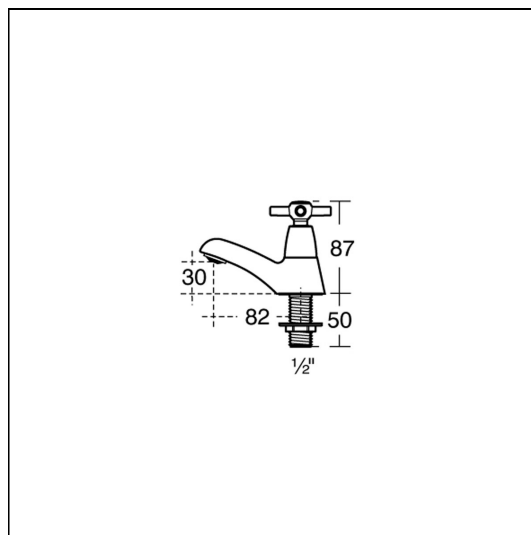

## ILLUSTRATED

**B9858** Elements basin pillar taps with crosshead handles

### ILLUSTRATED PRODUCT DETAILS

**Weights**

**B9858** 1.25 KG

**Finishes**

**B9858**  Chrome (AA)

**Materials**

**B9858** Chrome Plated Brass

**Flow rates**

**B9858** 8.5 Litres per minute @ 3 bar pressure

**Special Notes**

Unregulated flow rate 8.5 litres per minute at 0.1 bar.