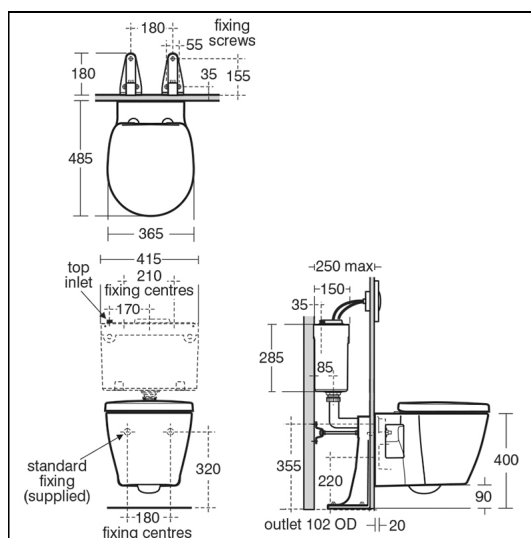

OPTIONS

- **S3624** Conceala 2 6/4 litre cistern, dual flush valve, top inlet, internal overflow and alternative height plastic flushbends
- **S3617** Conceala 2 4.5 or 6 litre cistern, single flush syphon, side supply, internal overflow, plastic flushbend and long CP lever
- **E1293** Concept Space toilet seat and cover, slow close

ILLUSTRATED PRODUCT DETAILS

Weights

- **E8025** 22.80 KG
- **S3643** 2.70 KG
- **E1292** 2.67 KG
- **S4300** 0.39 KG
- **E0060** 4.28 KG

Materials

- **E8025** Vitreous China
- **S3643** Plastic
- **E1292** Plastic
- **S4300** Plastic
- **E0060** Metal

Finishes

- **E8025** ☐ White (01)
- **S3643** ☐ Neutral / No Finish (67)
- **E1292** ☐ White (01)
- **S4300** ☐ White (01)
- **E0060** ☐ Neutral / No Finish (67)

Capacity

- **S3643** 4.0 litres

Designer

Robin Levien, RDI

FINISH OPTIONS

(20) Chablis

Standards

Vitreous china to BS 3402, BS EN 997 & BS EN 33

Special Notes

E0060 support brackets secured to floor within the duct, WC fixed to support brackets with bolts supplied and bolts screwed to back wall with brackets. Joint sealed with waterproof sealant (not supplied). Can be used with furniture WC units, support brackets E0060 required.

ACCREDITATIONS

S3624(67)

Unified Water Label 4.5 Average Flushing Volume (Litres)

S3617(67)

Unified Water Label 4.5 Average Flushing Volume (Litres)

S3643(67)

Unified Water Label 3.0 Average Flushing Volume (Litres)

FEATURES