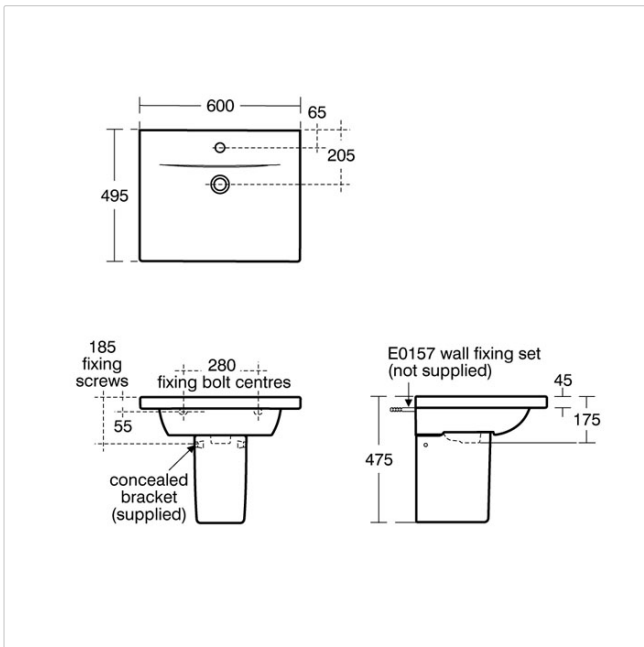

Concept 60cm Vanity Washbain

Illustrated

- E8157** Concept vanity washbasin 60 x 49cm 1 taphole overflow
- E7839** Concept semi-pedestal
- E0157** Wall fixing set
- B9915** Concept Blue washbasin mixer 1 hole with pop-up waste
- S8910** Trap 1¼" plastic bottle, 75mm seal, multi-purpose outlet

Configuration options

- E0070** Basin fixing set with 14cm rag bolts for solid walls
- A5648** CeraMix Blue single lever one hole basin mixer with pop-up waste
- J4284** Space saving trap and waste pipe assembly for use with furniture basin units
- E0079** Trap 1¼" Contemporary metal bottle, 75mm seal
- E6514** Concept wall hung 600mm vanity unit 2 drawer

Material

Fine Fireclay

Standards

Vitreous china to BS 3402

Weights

- E8157 17.80KG
- E7839 6.88KG
- E0157 0.16KG
- B9915 1.89KG
- S8910 0.20KG

Special Notes

Washbasin wall mounted using E0157 wall fixing set, with semi pedestal screwed to wall. When fitted to furniture washbasin must be secured to wall with the E0157 wall fixing set.