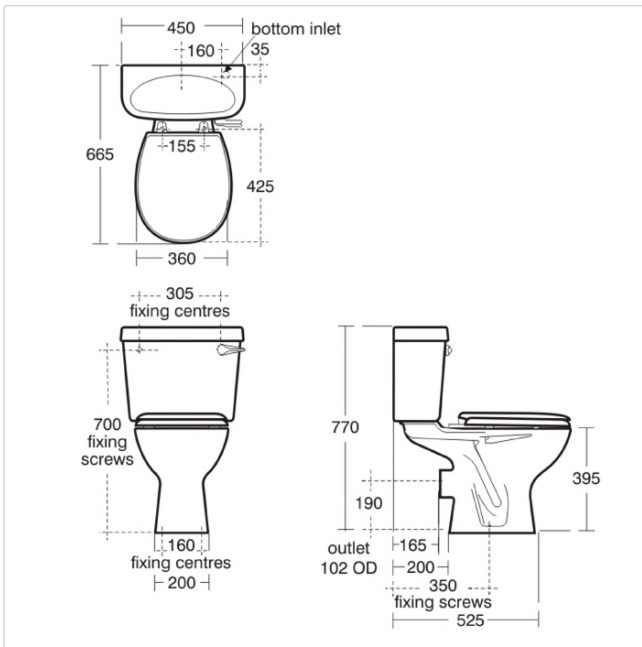

Sandringham Lever Close Coupled WC Pan

Illustrated

- E2910** Sandringham close coupled WC pan with horizontal outlet
- S3920** New Universal group cistern, 6 litre single flush syphon bottom supply and internal overflow CP lever
- S4045** Orion 3 seat & cover
- S9101** Domex screws (pair)

Configuration options

- S3921** New Universal Group cistern, 6 litre single flush syphon side supply and internal overflow CP lever (fittings are reversible)
- S3927** New Universal group cistern, 6 litre single flush syphon bottom supply and internal overflow secure cover fastener CP lever
- S3928** New Universal Group cistern, 6 litre, side supply and internal overflow with screwdown cover
- S4262** Sandringham Select close coupled delay fill, valve cistern 4 litre single flush bottom supply and internal overflow
- S4032** Orion plus seat and cover with metal pillars
- S4033** Orion plus seat only with metal pillars
- S4420** Spatula lever
- S4300** Panekta outlet Connector, finned pattern to convert horizontal outlet WCs to S or turned P trap
- S4305** Panekta outlet Connector, finned pattern to convert horizontal outlet WCs to P trap

Material

Vitreous China

Weights

- E2910 17.20KG
- S3920 15.54KG
- S4045 1.78KG
- S9101 0.22KG

Colours

- Honeymoon (SW)
- Chablis (20)
- White (01)

Standards

Vitreous china to BS 3402, BS EN 997 & BS EN 33

Special Notes

New Universal cisterns with bottom supply and internal overflow are not reversible. Cisterns with side supply and internal overflow are reversible. WC screwed to floor and cistern screwed to wall.