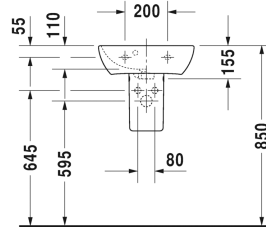

Handrinse basin # 071945..00 / 071945..10 / 071945..00 / 071945..10

| < 450 mm > |

Handrinse basin	Dimension	Weight	Order number
with overflow, with tap platform, underneath glazed, 450 mm			
Colors			
00 White Alpin 32 White Satin Matt			
Variant			
●	450 x 320 mm	9.800 kg	071945..00
●	450 x 320 mm	9.800 kg	071945..10
●	450 x 320 mm	9.800 kg	071945..00
●	450 x 320 mm	9.800 kg	071945..10
Sanitary ceramics with the special WonderGliss surface finish will remain clean and attractive-looking for a long time to come. When ordering WonderGliss please add a "1" as eleventh digit to the model number.			
Suitable products			
Semi pedestal for # 071945, 165 x 230 mm	165 x 230 mm		085841

All drawings contain the necessary measurements which are subject to standard tolerances. Exact measurements, in particular for customised installation scenarios, can only be taken from the finished ceramic piece.