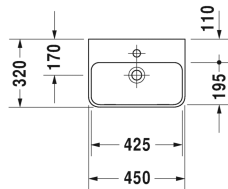

Handrinse basin # 071945..00 / 071945..10 / 071945..00 / 071945..10

| < 450 mm > |

Handrinse basin	Dimension	Weight	Order number
with overflow, with tap platform, underneath glazed, 450 mm			
Colors			
00 White Alpin 32 White Satin Matt			
Variant			
●	450 x 320 mm	9.800 kg	071945..00
●	450 x 320 mm	9.800 kg	071945..10
●	450 x 320 mm	9.800 kg	071945..00
●	450 x 320 mm	9.800 kg	071945..10
Sanitary ceramics with the special WonderGliss surface finish will remain clean and attractive-looking for a long time to come. When ordering WonderGliss please add a "1" as eleventh digit to the model number.			
Suitable products			
Semi pedestal for # 071945, 165 x 230 mm	165 x 230 mm		085841

All drawings contain the necessary measurements which are subject to standard tolerances. Exact measurements, in particular for customised installation scenarios, can only be taken from the finished ceramic piece.