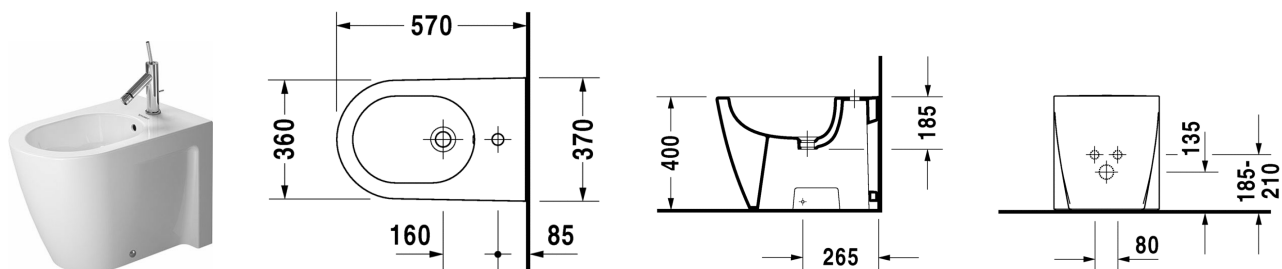

**Bidet floor standing # 2255100000**

| &lt; 370 mm &gt; |

Bidet floor standing	Dimension	Weight	Order number
back to wall, with overflow, with tap platform, fixings included			
<b>Colors</b>			
00 White Alpin			
<b>Variant</b>			
	370 x 570 mm	28.000 kg	2255100000
Sanitary ceramics with the special WonderGliss surface finish will remain clean and attractive-looking for a long time to come. When ordering WonderGliss please add a "1" as eleventh digit to the model number.			
<b>Accessory</b>			
Siphon for bidet with extended outlet pipe	1 1/4" mm	0.600 kg	005027

*All drawings contain the necessary measurements which are subject to standard tolerances. Exact measurements, in particular for customised installation scenarios, can only be taken from the finished ceramic piece.*