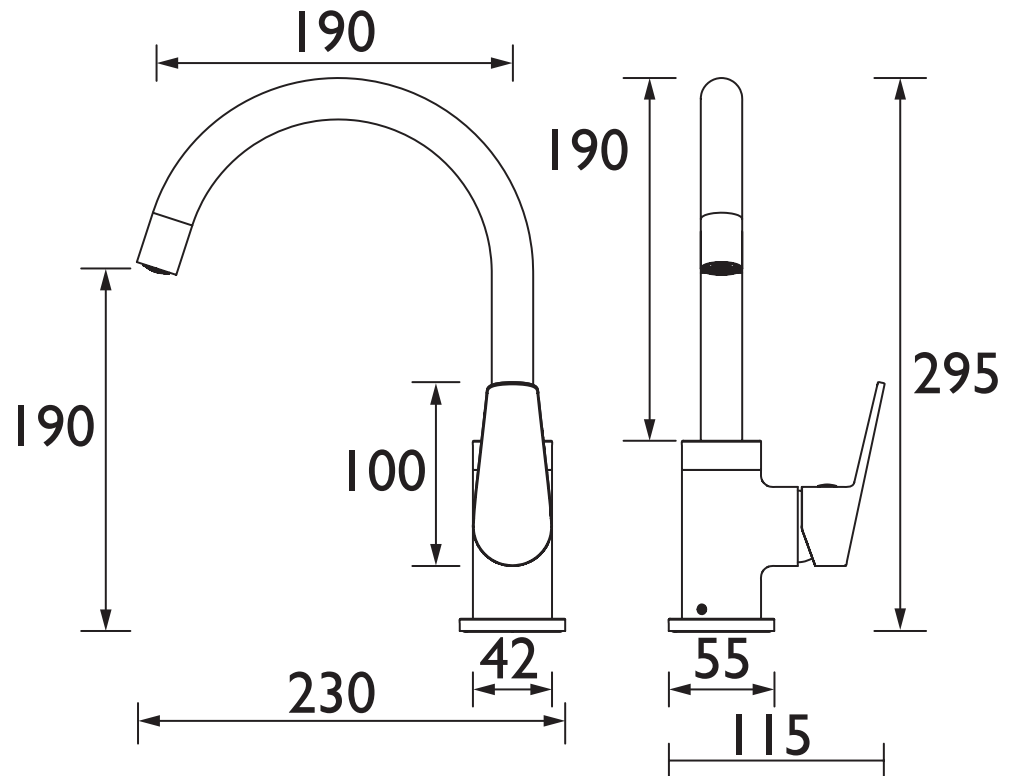

### Features:

- Long life ceramic cartridge for added durability and ease of use
- Metal fixing nut for added durability
- Easyfit base included
- Flexible tails included
- Minimum working pressure of 0.3 bar

### Specification

<b>Product Type:</b>	Kitchen Tap
<b>Main Construction Material:</b>	Brass
<b>Mount Type:</b>	Deck Mounted
<b>Handle Type:</b>	Lever Handles
<b>Connection Inlet:</b>	1/2" BSP Flexible Tails
<b>Connection Outlet:</b>	Anti Splash
<b>Number of Tap Holes:</b>	1
<b>Valve/Cartridge Type:</b>	35mm Cartridge
<b>Plumbing System Requirements:</b>	Suitable for all plumbing systems
<b>Minimum Dynamic Pressure:</b>	0.3 Bar
<b>Maximum Dynamic Pressure:</b>	5.0 Bar
<b>Maximum Hot Water Temperature: °C</b>	60
<b>Maximum Static Pressure: (bar)</b>	10
<b>Flow Type:</b>	Single Flow
<b>Isolation Included:</b>	Yes

### Dimensions (measurements in mm)