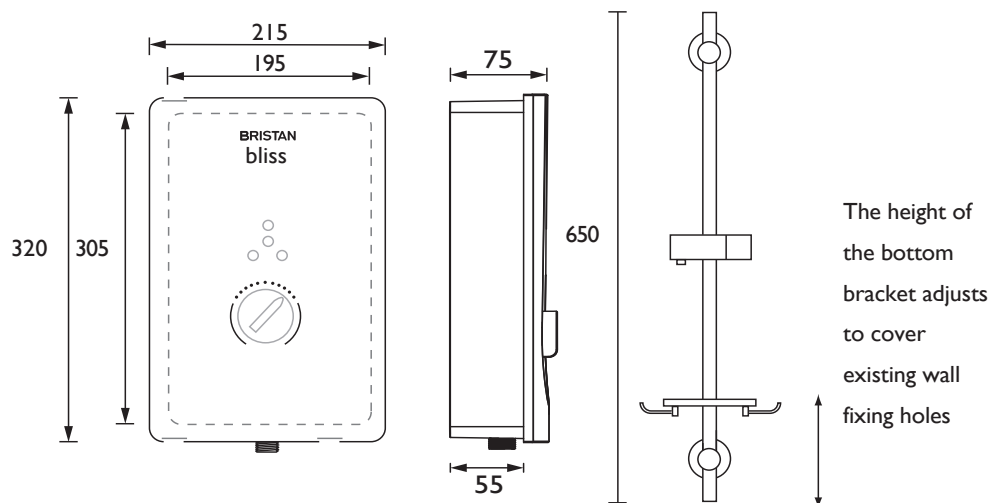

### Features:

- 15mm push-fit inlet connection
- Available in 8.5kW, 9.5kW and 10.5kW power ratings @240V
- Draws water directly from mains supply, at working pressures between 0.7 bar and 10 bar
- Touch controls with super sleek looks
- Anti-limescale feature reduces build up and rub-clean handset helps extend product life

### Specification

Finish/Colour:	White
Main Construction Material:	ABS Plastic
No of Controls:	5
Control Type:	Dial and Push Button
Shower Type:	Electric Shower
Shower Head Type:	Multi Function Handset
Working Pressure Range: (bar)	Min 0.7 Bar, Max 10 Bar
Maximum Static Pressure: (bar)	10
Plumbing System Suitability:	Mains Cold Feed Only
Connection Inlet:	15mm Push-Fit Connection
Connection Outlet:	G 1/2"
Thermostatic:	No
Isolation Valve Included:	No
Check Valve Included:	No
Power Rating:	8.5kW (standard)
Phased Shutdown Feature:	Yes
Energy Rating:	<b>A</b>

### Dimensions (measurements in mm)