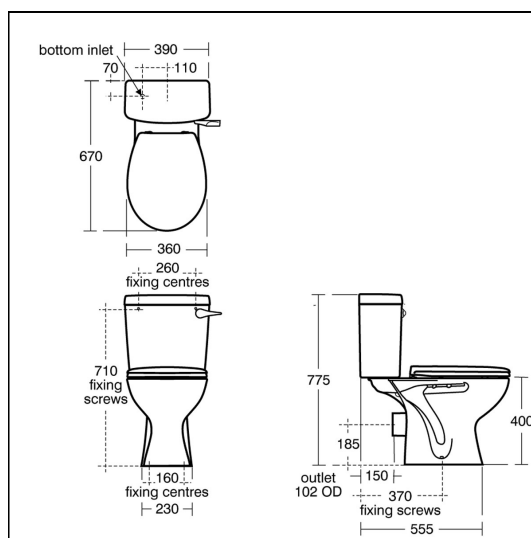

Sandringham 21 Close Coupled Toilet - Lever

ILLUSTRATED

- E8963** Sandringham 21 close coupled toilet bowl with horizontal outlet
- E8968** Sandringham 21 close coupled 6 or 4 litre cistern, single flush syphon, bottom supply and internal overflow
- E1316** Sandringham 21 toilet seat and cover
- S9101** Domex screws (pair)

OPTIONS

- E8763** Sandringham 21 close coupled cistern 6 or 4 litre cistern, single flush syphon, bottom supply and internal overflow, with cover fastener
- E9002** Sandringham 21 close coupled 6 or 4 litre cistern, single flush syphon with reversible spatula lever, bottom supply and internal overflow
- S2985** Sandringham 21 toilet seat and cover, slow close
- E1317** Sandringham 21 toilet seat and cover, metal hinges
- E1319** Sandringham 21 toilet seat, no cover, metal hinges
- S4305** Panekta outlet connector to convert horizontal outlet wcs to P trap
- S4300** Panekta outlet connector to convert horizontal outlet wcs to S or turned P trap

ILLUSTRATED PRODUCT DETAILS

Weights

- E8963** 17.30 KG
- E8968** 15.50 KG
- E1316** 2.17 KG
- S9101** 0.22 KG

Materials

- E8963** Vitreous China
- E8968** Vitreous China
- E1316** Plastic
- S9101** Metal

Finishes

- E8963** White (01)
- E8968** White (01)
- E1316** White (01)
- S9101** White (01)

Capacity

- E8968** 4.0 litres

Standards

WC bowl to BS EN 997 & BS EN 33

Special Notes

WC screwed to floor and cistern screwed to wall (not supplied)