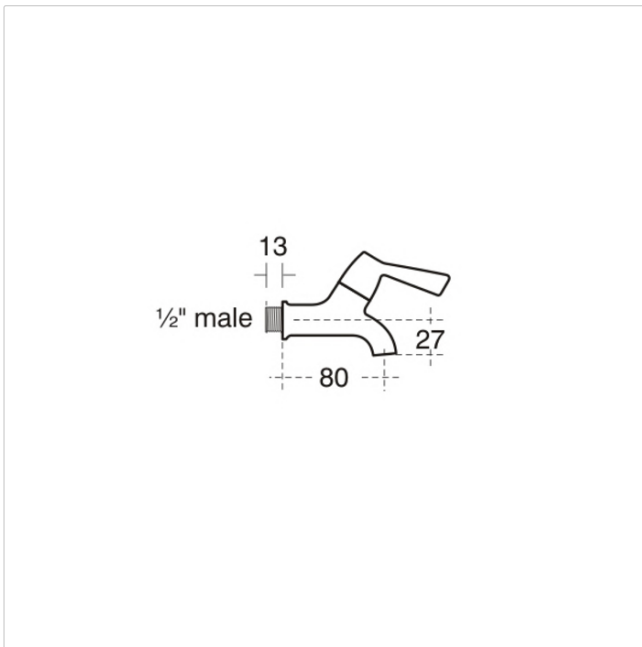

Alterna Quadrant 1/2in Lever Bib Taps

Illustrated

1. **S7190** Alterna Quadrant 1/2" quarter turn bib taps with ceramic discs and lever handles
2. **S8336** Bib tap wall mounts 1/2" for concealed plumbing (pair)

Configuration options

1. **S8335** (TB H1) Bib tap wall mount 1/2" for concealed plumbing (single)
2. **S8331** Bib tap wall mounts 1/2" for exposed plumbing (pair)
3. **S8330** Bib tap wall mount 1/2" for exposed plumbing (single)
4. **S8345** Bib tap extension 1/2" x 75mm long (single)
5. **S8346** Bib tap extensions 1/2" x 75mm long (pair)

Material

Chrome Plated Brass

Weights

S7190 1.00KG
S8336 0.79KG

Colours

Chromium plated (AA)

Flow rates

50 Litres per minute @ 3 bar pressure

Frequently used applications

Education	Factory
General Healthcare	Hospitals
Hotels	Office
Public Building	Residential
Retail	Sports and Leisure

Features

HTM

Accreditations

WRAS

Armitage
Shanks

Email: info@idealspec.co.uk
Tel: 0870 122 8822
Fax: 0870 122 8282
Web: www.idealspec.co.uk

Powered by
IdealSpec

Date created:05/09/2016