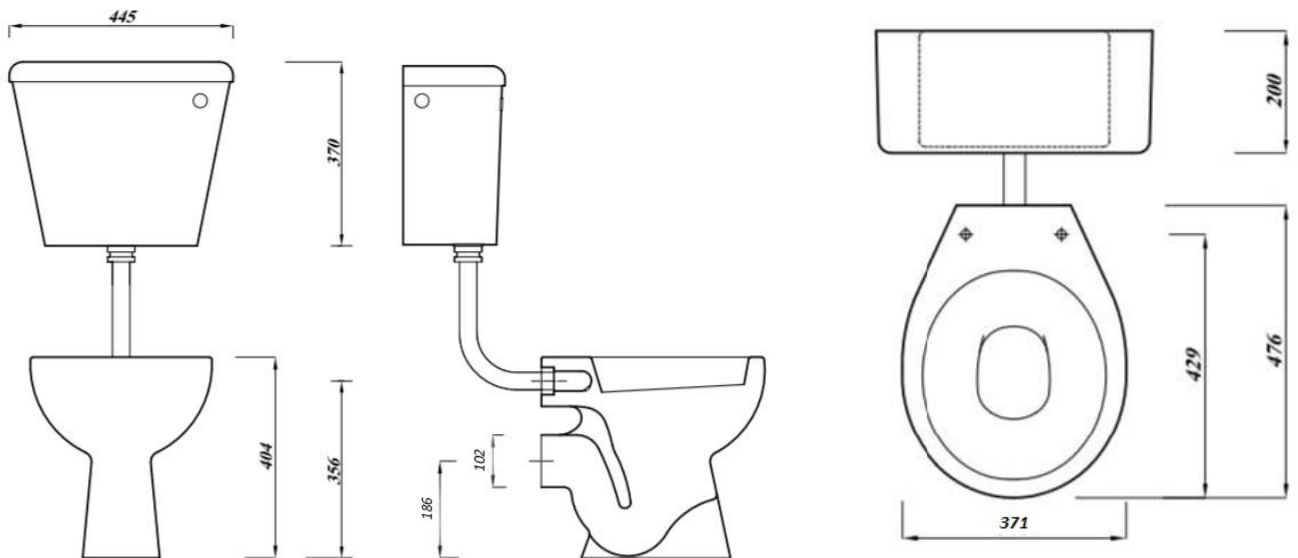

ATLAS PROFESSIONAL COLLECTION

LOW LEVEL PAN HO

Product Code	ASWHELLPA2
Outlet	Horizontal
Weight (Kg)	14
Fixing kit included	No
Material	Vitreous China
Flushing Volume (Ltr)	6/4
Suitable Cistern & Standard Seat	ASWHELLBCI - STWHSSUNP

Key features:

- CE Compliant
- Classic design
- Lifetime ceramic guarantee*

Description:

A traditional style low level pan, perfect for commercial installations and replacements. Soft close seat available: STWHSCUNP

All dimensions are approximate and subject to normal ceramic variation. Although every effort is made not to change the above product specification, Lecico reserve the right to do so without prior notification if necessary.
*Against manufacturers defects. Full information on guarantees available upon request.