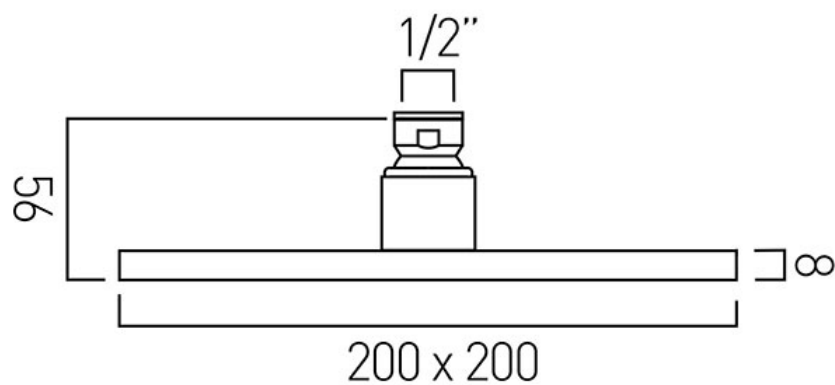

TECHNICAL DRAWING

COLLECTION: ATMOSPHERE

PRODUCT CODE: ATM-HEAD/SQ/B-C/P

tel: 01934 744466
email: sales@vado.com
www.vado.com

where inspiration flows
taps | showering | accessories