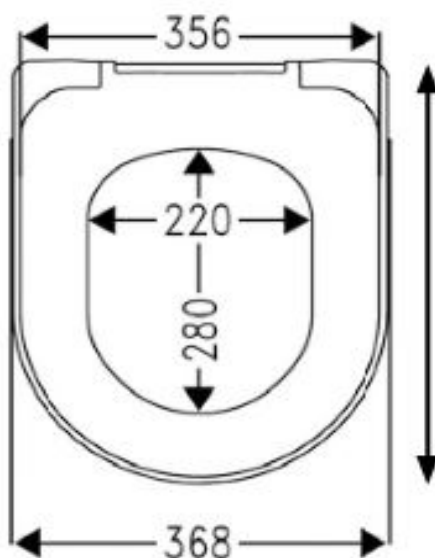

DESIGNER SERIES COLLECTION

DEAN SOFT CLOSE FULLY WRAP OVER SEAT

Product Code	STWHSCDEAN
Weight (Kg)	1.9
Material	Plastic
Soft close	Yes
Colour	White
Fixing	Top Fix

Key features:

- 5 year guarantee on soft close seats
- CE Compliant
- Top fix
- Easy lift off

Description:

Made from high quality duroplast, its full wrap over design hides the seat under its lid creating a striking visual appearance. This seat is easy lift of to make light work of cleaning.

All dimensions are approximate and subject to variation. Although every effort is made not to change the above product specification, Lecico reserve the right to do so without prior notification if necessary. Full information on guarantees available upon request.