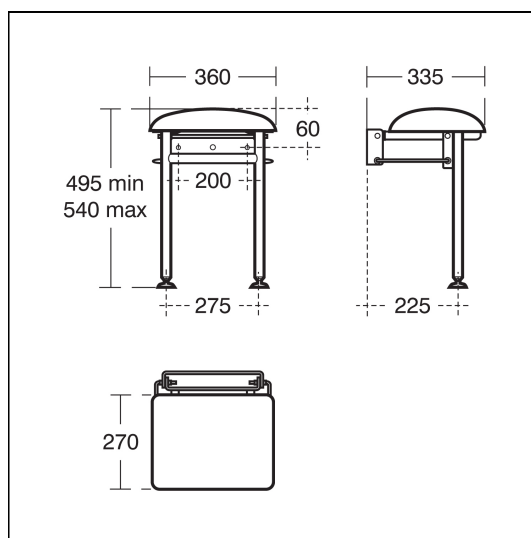

Folding shower seat with legs

ILLUSTRATED

S6850 Shower seat folding with legs

ILLUSTRATED PRODUCT DETAILS

Weights

S6850 5.00 KG

Finishes

S6850 White (01)

Materials

S6850 Mixed Material

FEATURES