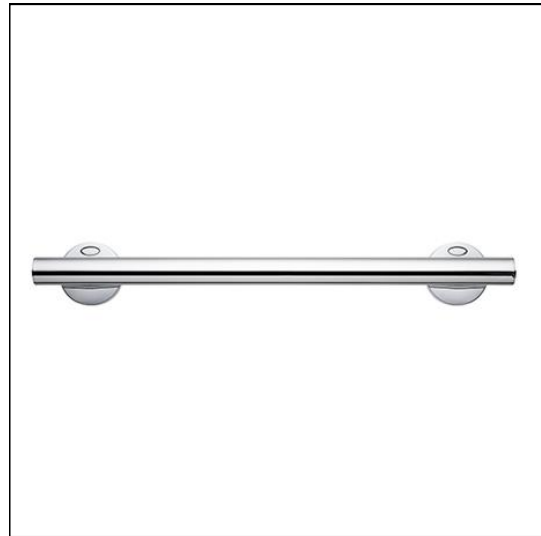

Contour 21 Contemporary Grab Rail 60cm Long

ILLUSTRATED

S0830 Contour 21 Contemporary grab rail 60cm long

ILLUSTRATED PRODUCT DETAILS

Weights

S0830 4.26 KG

Finishes

S0830  Chrome (AA)

Materials

S0830 Aluminium

FINISH OPTIONS

 (AA) Chrome

 (MY) Stainless Steel finish

Special Notes

There should generally be enough contrast within the finish reflection to meet the Doc M requirements.

FEATURES