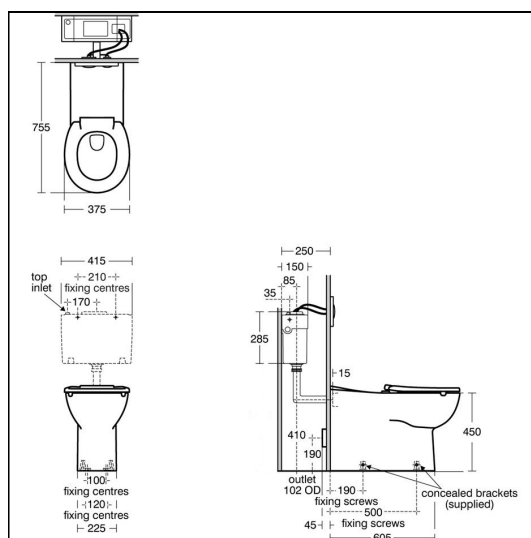

Contour 21+ 75cm Projection Back-to-Wall Rimless Toilet

ILLUSTRATED

- S0438** Contour 21+ 75cm projection back-to-wall rimless toilet bowl with horizontal outlet and anti-microbial glaze
- S3617** Conceala 2 4.5 or 6 litre cistern, single flush syphon, side supply, internal overflow, plastic flushbend and long CP lever
- S4066** Contour 21 toilet seat only, top fixing hinges and retaining buffers
- S6466** Contour 21 back support rail for 75cm projection WC, 40 x 22 x 35mm diameter tube
- S6884** Cushion for back support with clips, new design

OPTIONS

- S3643** Conceala 2 4.5/3 or 4/2.6 litre cistern, dual flush valve, side supply, internal overflow, alternative height plastic flushbends, no flushplate/button
- S3640** Conceala 2 4.5 litre cistern, single flush valve, side supply, internal overflow and alternative height plastic flushbends
- S4065** Contour 21 toilet seat and cover, top fixing hinges
- S4067** Contour 21 toilet seat retaining buffers, white
- S4504** Contemporary flush plate, dual flush, Armitage Shanks logo for Conceala 2 cisterns
- S4512** Finger push button pneumatic, stainless steel for 31mm maximum thickness partition
- S4513** Palm push button pneumatic, stainless steel for 31mm maximum thickness partition
- S4516** Lever flushing spatula for Conceala cistern
- S4305** Panekta outlet connector to convert horizontal outlet wcs to P trap
- S4300** Panekta outlet connector to convert horizontal outlet wcs to S or turned P trap

ILLUSTRATED PRODUCT DETAILS

Weights

- S0438** 36.00 KG
- S3617** 3.00 KG
- S4066** 1.55 KG
- S6466** 0.62 KG
- S6884** 4.00 KG

Materials

- S0438** Vitreous China
- S3617** Plastic
- S4066** Plastic
- S6466** Aluminium
- S6884** Mixed Material

(AC) White

(MY) Stainless Steel
finish

Standards

WC bowl to BS EN 997 & BS EN 33

Special Notes

WC bowl screwed to floor using concealed brackets (supplied).