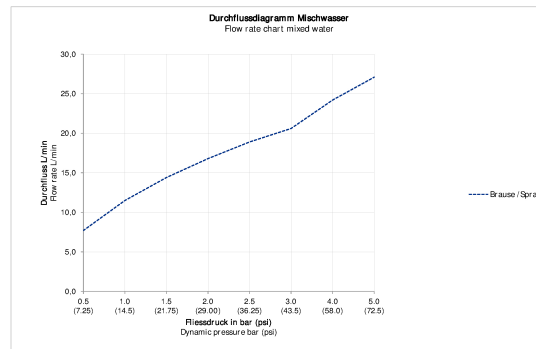

Thermostatic shower mixer for concealed installation # C142000160..

Thermostatic shower mixer for concealed installation	Dimension	Weight	Order number
<p>Connection type: basic set for concealed installation, Thermostatic cartridge, round escutcheon Ø 170 mm, flow rate 20,6 l/min (3 bar), safety lock at 38°C, includes: visible parts with functional unit, recommended operating pressure 3 - 5 bar, 1 outlet, with shut-off valve</p>			
Colors			
10 Chrome 46 Black Matt			
Variant			
Surface Chrome			C142000160..
Necessary accessory			
Bluebox® 1/2" BLUEBOX® is a registered trademark of Oras Oy, Basic set for concealed installation, Installation depth 75 mm - 105 mm, without shut-off valves, Connection size DN15			GK0900000
Bluebox® 3/4" BLUEBOX® is a registered trademark of Oras Oy, Basic set for concealed installation, Installation depth 75 mm - 105 mm, with isolating valves			GK0900001
Suitable accessories			
Showerhead Showerhead angle adjustable, Spray modes: 1, Material: stainless steel, connection thread 1/2", Installation: ceiling or wall, flow rate 12,2 l/min (3bar), 400 x 400 mm			UV0660029
Showerhead Showerhead angle adjustable, Spray modes: 1, Material: stainless steel, connection thread 1/2", Installation: ceiling or wall, 300 x 300 mm			UV0660028
Showerhead Showerhead angle adjustable, Spray modes: 1, Material: stainless steel, connection thread 1/2", Installation: ceiling or wall, 240 x 240 mm			UV0660027