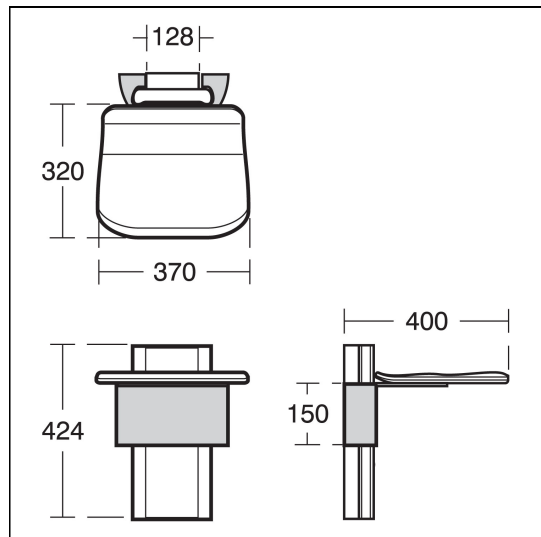

## ILLUSTRATED

**S0644** Care Plus folding shower seat, height adjustable up to 250mm

### ILLUSTRATED PRODUCT DETAILS

**Weights**

**S0644** 7.00 KG

**Finishes**

**S0644**  White (AC)

**Materials**

**S0644** Mixed Material