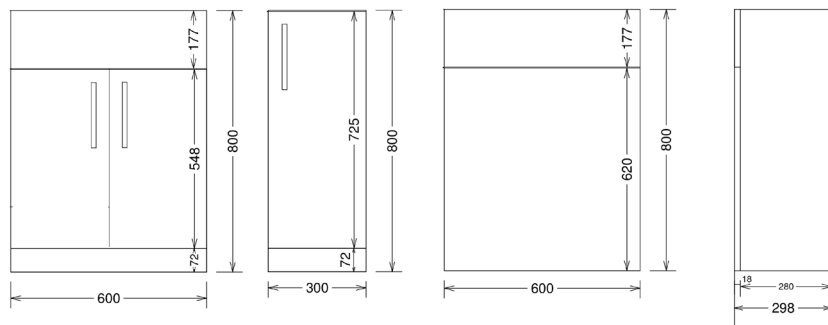

Shown: 55cm SR basin with mono mixer tap, back to wall WC and furniture.

DS5BTWSETSC - DS5SRBA1 - TPMIRMONO

- STOSRBUDW - STOWCUDW

Overview:

The fitted look furniture range including both basin and WC unit options in a choice of colour-ways. Perfect for that fitted look with a semi recessed basin and back to wall WC.

Key product features:

- Pre-built rigid unit
- Soft close hinges
- Fitted look modular design
- WC unit includes push button cistern
- 18mm carcass

Product:	SR vanity unit	WC unit	300mm base unit
White code:	STOSRBUGW	STOWCUGW	STOBUGW
White worktop code:	600mm - STOWKTSGW 1200mm - STOWKTMGW 1500mm - STOWKTLGW		
Grey code:	STOSRBUGR	STOWCUGR	STOBUGR
Grey worktop code:	600mm - STOWKTSGR 1200mm - STOWKTMGR 1500mm - STOWKTLGR		
Dark elm code:	STOSRBUDE	STOWCUDE	STOBUDE
Dark elm worktop code:	600mm - STOWKTSDE 1200mm - STOWKTMDE 1500mm - STOWKTLDE		
Driftwood code:	STOSRBUDW	STOWCUDW	STOBUDW
Driftwood worktop code:	600mm - STOWKTSDW 1200mm - STOWKTMDW 1500mm - STOWKTLDW		
Weight in kg:	13*	12*	10*
Colour:	Choice of gloss white, gloss grey, driftwood or dark elm		
Material:	MFC		
BiM download:	×	×	×
CAD download:	×	×	×
Flushing volume:	n/a	6/4ltr	n/a
Flushing mechanism:	n/a	Dual flush push button	n/a
Inlet:	n/a	Bottom - RHS	n/a
WRAS:	n/a	✓	n/a