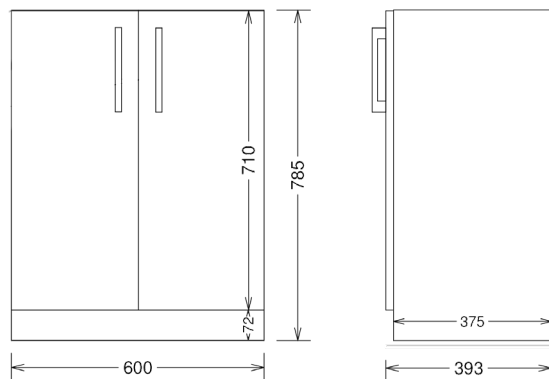

Overview:

The two door unit includes the ceramic basin and is designed for use in family bathrooms. It provides useful storage space and will compliment a wide range of bathroom designs with its four colour variants.

Key product features:

- Pre-built rigid unit
- Soft close hinges
- Large slimline ceramic basin
- Internal shelf
- 18mm carcass

Product:	600mm vanity unit
Dark elm code:	LIVUDE
White code:	LIVUGW
Gloss grey code:	LIVUGR
Driftwood code:	LIVUDW
Weight in kg:	23
Material:	MFC & vitreous china
Standard:	n/a
DOP:	n/a
BiM download:	×
CAD download:	×

Shown: 60cm vanity unit with basin, mono mixer tap and close coupled WC with soft close seat.
LIVUDE - TPPRAMONO - SENSQPAN - SENPCI - STSENSQSC

Special notes

Door handles are supplied but not installed to prevent damage during transportation. Drawing shown without basin, add 25mm to height.