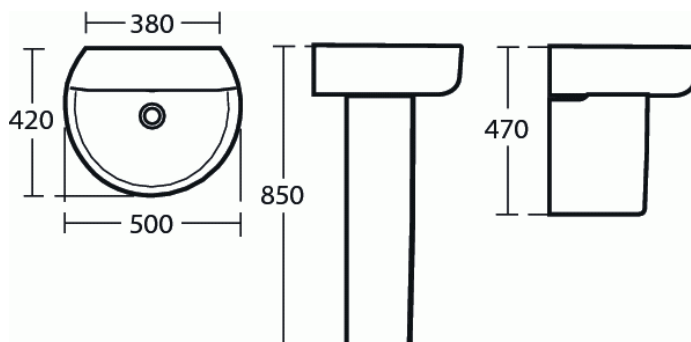

CONCEPT

Full Pedestal

Full Pedestal

Concept full pedestal

VARIANT PRODUCTS

Semi Pedestal

E7839

REQUIRED PRODUCTS

Cube 55cm Washbasin, 1 taphole

E7842

Arc 55cm Washbasin, 1 taphole

E7852

Sphere 55cm Washbasin, 1 taphole

E7862

Cube 50cm Washbasin, 1 taphole

E7881

Sphere 50cm Washbasin, 1 taphole

E7892

Cube 60cm Washbasin, 1 taphole

E7943

COLOURS*

01

* 01 = Euro White

NORMS AND BENEFITS