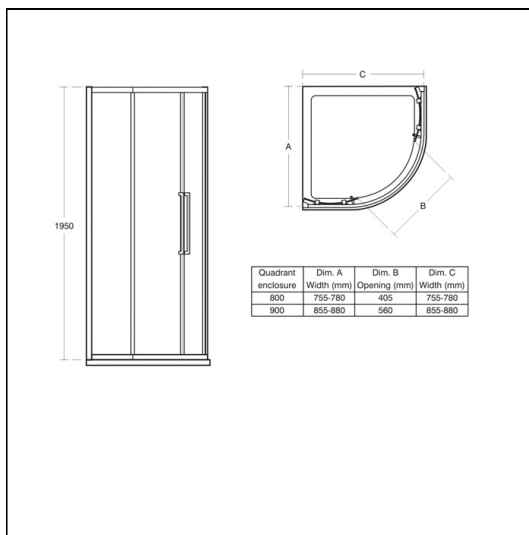

Kubo 800mm Quadrant Enclosure With Idealclean Clear Glass

ILLUSTRATED

T7350 Kubo 800mm Quadrant enclosure with IdealClean Clear Glass, Bright Silver Finish

ILLUSTRATED PRODUCT DETAILS

Weights

T7350 47.00 KG

Finishes

T7350 Bright Silver (EO)

Materials

T7350 Toughened Safety Glass

Standards

EN 14428:2004

FEATURES