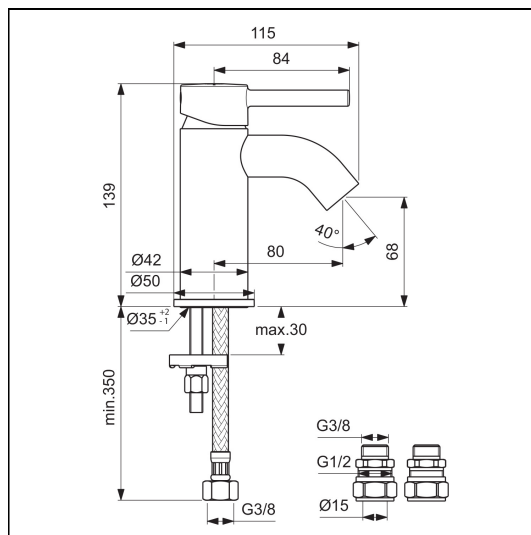

Ceraline Mini Basin Mixer

ILLUSTRATED

BC185 Ceraline single lever mini basin mixer, no waste

ILLUSTRATED PRODUCT DETAILS

Weights

BC185 0.01 KG

Finishes

BC185  Chrome (AA)

Materials

BC185 Chrome Plated Brass

Flow rates

BC185 5 Litres per minute @ 3 bar pressure

Special Notes

Suitable for balanced supplies. Inlets with flexible hoses and connections for 15mm copper tails. Consideration should be given to safe hot water delivery and the use of an appropriate temperature reduction device. Fitted with a 5 lpm outlet flow regulator. Unregulated flow rate 4.8 litres per minute at 0.2 bar.