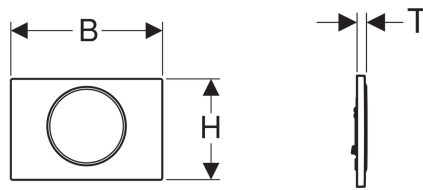

Geberit flush plate Sigma10 for stop-and-go flush

Example image

Application purposes

- For flush actuation with Geberit Sigma concealed cisterns

Characteristics

- Front actuation
- Sound-absorbing actuator rods, tool-free fast adjustment

Technical data

Actuation force | < 20 N

Scope of delivery

- Mounting frame
- 2 distance bolts
- Actuator rod
- Stop-and-go lever

Art. no.	Surface / colour	Material designation	B	H	T	
115.758.KH.5	Plate and button: gloss chrome-plated Design ring: matt chrome-plated	Plastic	24.6 cm	16.4 cm	1.4 cm	
115.758.KJ.5	Plate and button: white Design ring: gloss chrome-plated	Plastic	24.6 cm	16.4 cm	1.4 cm	
115.758.KK.5	Plate and button: white Design ring: gold-plated	Plastic	24.6 cm	16.4 cm	1.4 cm	
115.758.KL.5	Plate: white Design ring and button: matt chrome-plated	Plastic	24.6 cm	16.4 cm	1.4 cm	
115.758.KM.5	Plate and button: black Design ring: gloss chrome-plated	Plastic	24.6 cm	16.4 cm	1.4 cm	
115.758.KN.5	Plate and button: matt chrome-plated Design ring: gloss chrome-plated	Plastic	24.6 cm	16.4 cm	1.4 cm	
115.758.SN.5	Plate and button: brushed, easy-to-clean coated Design ring: polished	Stainless steel	24.6 cm	16.4 cm	1.4 cm	
115.758.JT.5	Plate and button: white matt coated, easy-to-clean coated Design ring: polished	Stainless steel	24.6 cm	16.4 cm	1.4 cm	New
115.758.14.5	Plate and button: black matt coated, easy-to-clean coated Design ring: polished	Stainless steel	24.6 cm	16.4 cm	1.4 cm	New