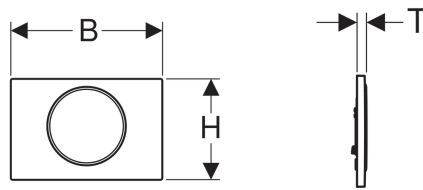

## Geberit flush plate Sigma10 for stop-and-go flush

Example image

### Application purposes

- For flush actuation with Geberit Sigma concealed cisterns

### Scope of delivery

- Mounting frame
- 2 distance bolts
- Actuator rod
- Stop-and-go lever

Art. no.	Surface / colour	Material designation	B	H	T	
115.758.KH.5	Plate and button: gloss chrome-plated Design ring: matt chrome-plated	Plastic	24.6 cm	16.4 cm	1.4 cm	
115.758.KJ.5	Plate and button: white Design ring: gloss chrome-plated	Plastic	24.6 cm	16.4 cm	1.4 cm	
115.758.KK.5	Plate and button: white Design ring: gold-plated	Plastic	24.6 cm	16.4 cm	1.4 cm	
115.758.KL.5	Plate: white Design ring and button: matt chrome-plated	Plastic	24.6 cm	16.4 cm	1.4 cm	
115.758.KM.5	Plate and button: black Design ring: gloss chrome-plated	Plastic	24.6 cm	16.4 cm	1.4 cm	
115.758.KN.5	Plate and button: matt chrome-plated Design ring: gloss chrome-plated	Plastic	24.6 cm	16.4 cm	1.4 cm	
115.758.SN.5	Plate and button: brushed, easy-to-clean coated Design ring: polished	Stainless steel	24.6 cm	16.4 cm	1.4 cm	
115.758.JT.5	Plate and button: white matt coated, easy-to-clean coated Design ring: polished	Stainless steel	24.6 cm	16.4 cm	1.4 cm	New
115.758.14.5	Plate and button: black matt coated, easy-to-clean coated Design ring: polished	Stainless steel	24.6 cm	16.4 cm	1.4 cm	New