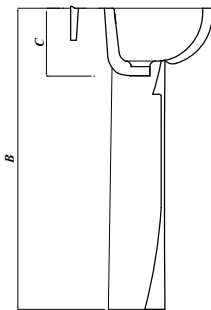

CI/SFB
(74)

Overview:

A compact cloakroom basin that represents the perfect fusion of style and uncompromising functionality. Available in centre or left hand tap hole options.

Key product features:

- Offset internal overflow
- Chrome effect overflow ring
- CE Compliant
- Modern compact design

Product:	35cm Left hand basin	35cm Centre basin
One tap hole code:	GEOHWL35BA1	GEOWH35BA1
Weight in kg:	6.6	7.4
Colour:	White	
Material:	Vitreous china	
Standard:	EN14688-CL20	
DOP:	WBVC3	
BiM download:	x	x
CAD download:	x	x
Full pedestals:	N/A	GEOWHPED
Semi pedestal:	N/A	
Wall mounted:	Bracket - BRACK / Fixing bolts - FBWB	
Extras:	Bottle trap - BOTRAPCH / Waste - TPOPRNEW	

Shown: 35cm left handed basin with bottle trap, mono mixer tap and close coupled WC.
GEOHWL35BA1 - BOTRAPCH - TPPRAMONO - SPSCOMB

Product dimensions:

Size	A	B	C	D	E	F	G
35 LH	N/A	N/A	175	63	118	247	350
35 CT	660	790	172	60	159	283	350

All dimensions are approximate and subject to normal ceramic variation. Although every effort is made not to change the above product specification, Lecico reserve the right to do so without prior notification if necessary.