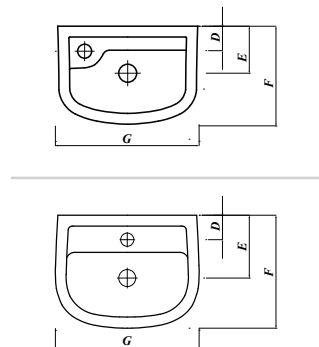

CI/SFB
(74)

Overview:

A compact cloakroom basin that represents the perfect fusion of style and uncompromising functionality. Available in centre or left hand tap hole options.

Key product features:

- Offset internal overflow
- Chrome effect overflow ring
- CE Compliant
- Modern compact design

Product:	35cm Left hand basin	35cm Centre basin
One tap hole code:	GEOHWL35BA1	GEOWH35BA1
Weight in kg:	6.6	7.4
Colour:	White	
Material:	Vitreous china	
Standard:	EN14688-CL20	
DOP:	WBVC3	
BiM download:	x	x
CAD download:	x	x
Full pedestals:	N/A	GEOWHPED
Semi pedestal:	N/A	
Wall mounted:	Bracket - BRACK / Fixing bolts - FBWB	
Extras:	Bottle trap - BOTRAPCH / Waste - TPOPRNEW	

Shown: 35cm left handed basin with bottle trap, mono mixer tap and close coupled WC.
GEOHWL35BA1 - BOTRAPCH - TPPRAMONO - SPSCOMB

Product dimensions:

Size	A	B	C	D	E	F	G
35 LH	N/A	N/A	175	63	118	247	350
35 CT	660	790	172	60	159	283	350

All dimensions are approximate and subject to normal ceramic variation. Although every effort is made not to change the above product specification, Lecico reserve the right to do so without prior notification if necessary.